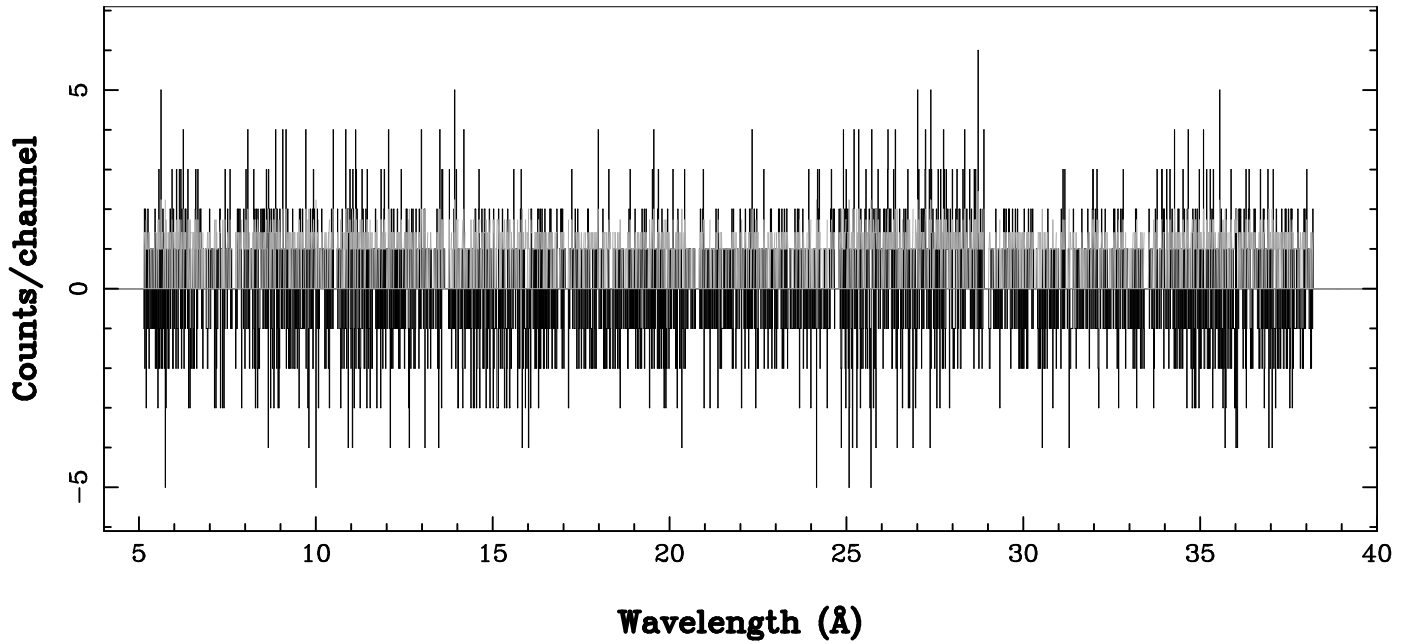

XMM - RGS1 - OBJECT: SAX J1808.4-3658 - RA: 272.1149 - DEC: -36.9783 DATE-OBS 2000-03-07T00:33:09  
OBS-ID: 0119940401 - EXP-ID: Indef - Exp. Time: 3404.04541015625 DATE-END 2000-03-07T01:31:41  
Key: - data - errors

SOURCE ID: 1 - SPECTRUM ORDER: 1  
PROPOSAL

NET SPECTRUM, No rebinning

SOURCE ID: 1 - SPECTRUM ORDER: 2  
PROPOSAL

NET SPECTRUM, No rebinning