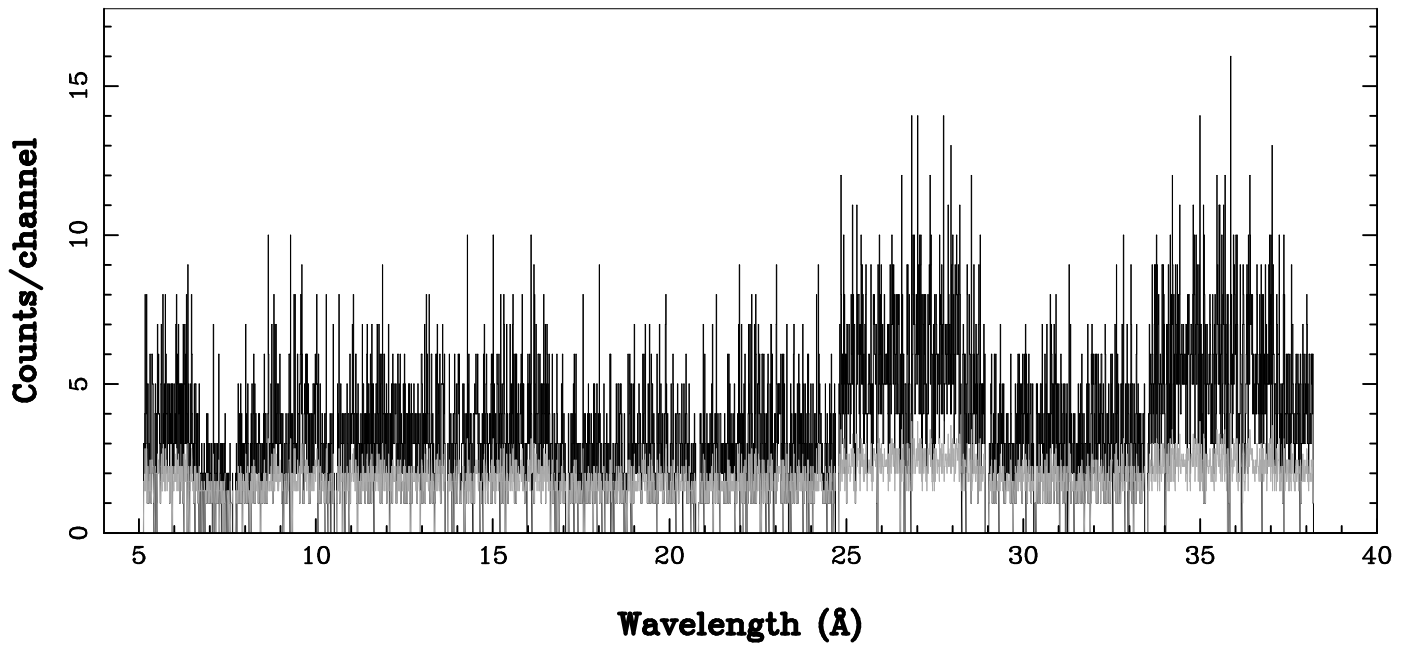

XMM - RGS1 - OBJECT: SAX J1808.4-3658 - RA: 272.1149 - DEC: -36.9783 DATE-OBS 2000-03-07T00:33:09
OBS-ID: 0119940401 - EXP-ID: Indef - Exp. Time: 3404.04541015625 DATE-END 2000-03-07T01:31:41
Key: - data - errors

SOURCE ID: 3 - SPECTRUM ORDER: 1
WHOLE_FIELD

SRC+BKG SPECTRUM, No rebinning

SOURCE ID: 3 - SPECTRUM ORDER: 2
WHOLE_FIELD

SRC+BKG SPECTRUM, No rebinning