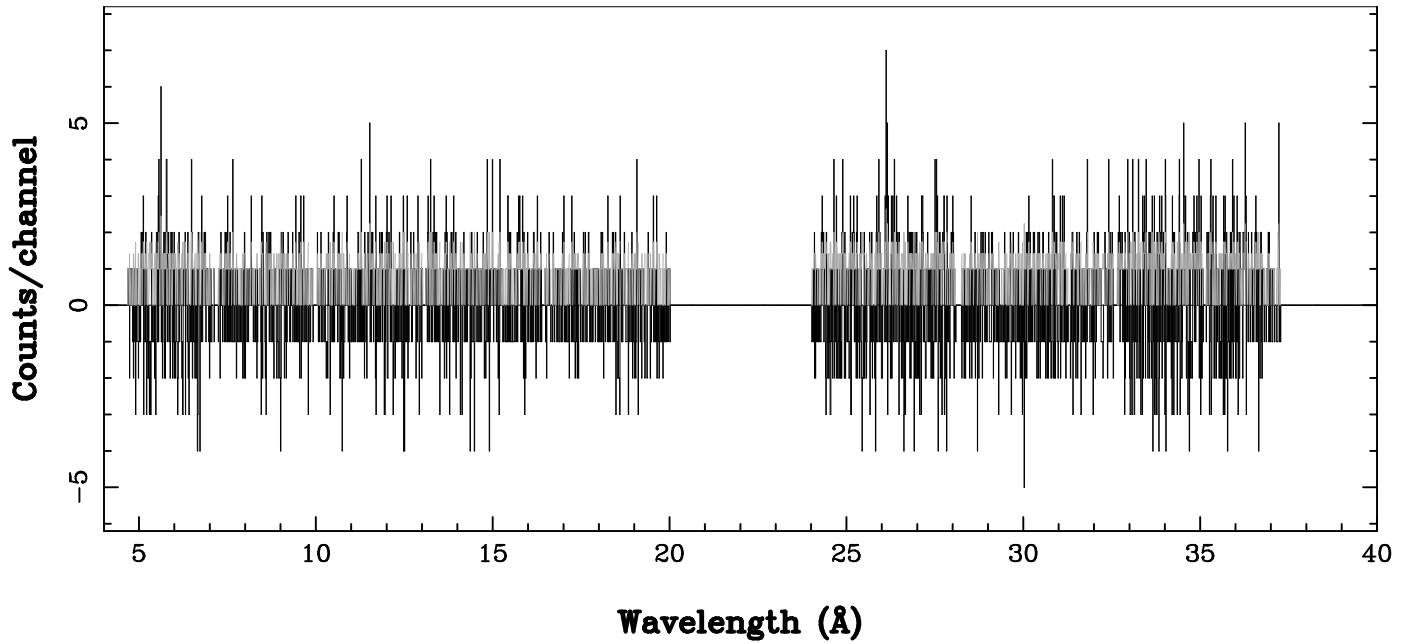

XMM - RGS2 - OBJECT: SAX J1808.4-3658 - RA: 272.1149 - DEC: -36.9783 DATE-OBS 2000-03-07T00:33:18
OBS-ID: 0119940401 - EXP-ID: Indef - Exp. Time: 3273.791015625 DATE-END 2000-03-07T01:31:47
Key: - data - errors

SOURCE ID: 1 - SPECTRUM ORDER: 1
PROPOSAL

NET SPECTRUM, No rebinning

SOURCE ID: 1 - SPECTRUM ORDER: 2
PROPOSAL

NET SPECTRUM, No rebinning