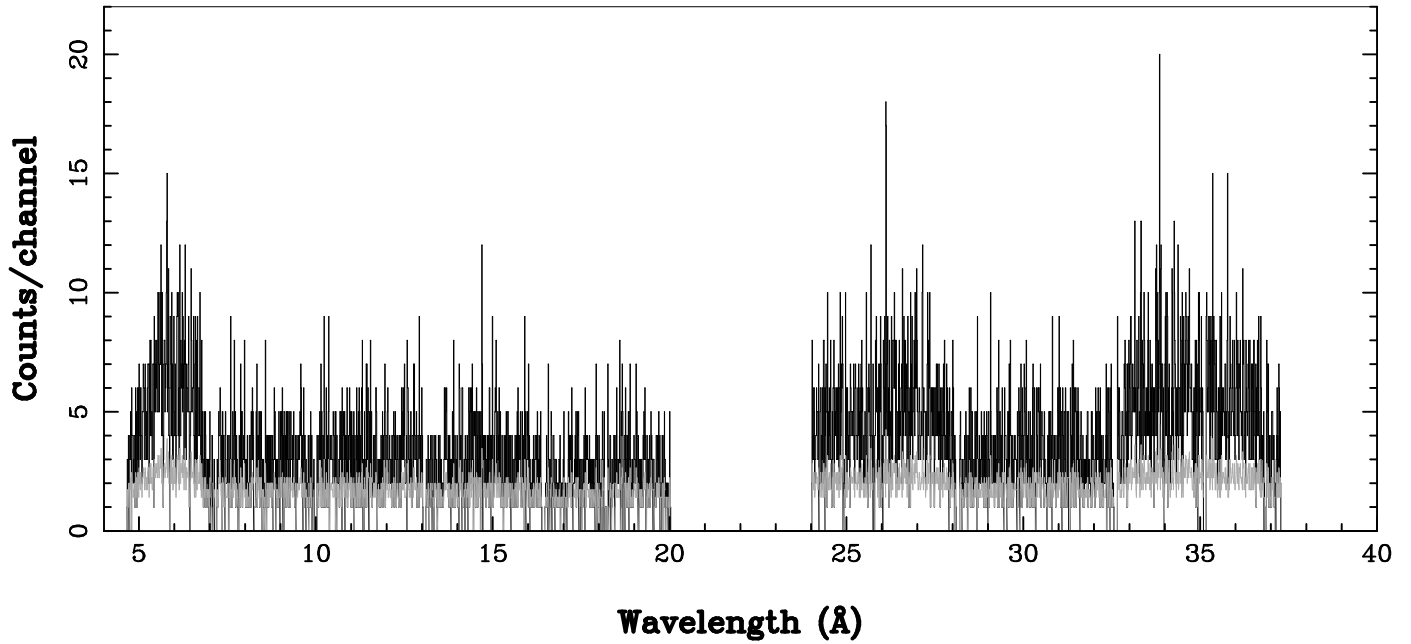

XMM - RGS2 - OBJECT: SAX J1808.4-3658 - RA: 272.1149 - DEC: -36.9783 DATE-OBS 2000-03-07T00:33:18
OBS-ID: 0119940401 - EXP-ID: Indef - Exp. Time: 3273.791015625 DATE-END 2000-03-07T01:31:47
Key: - data - errors

SOURCE ID: 3 - SPECTRUM ORDER: 1
WHOLE_FIELD

SRC+BKG SPECTRUM, No rebinning

SOURCE ID: 3 - SPECTRUM ORDER: 2
WHOLE_FIELD

SRC+BKG SPECTRUM, No rebinning