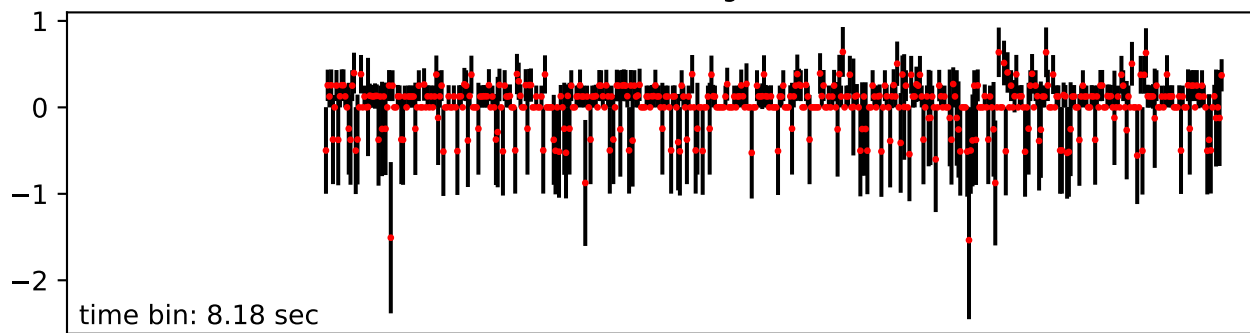

Merged TimeSeries

OBS_ID: 0146870201

EPN Timing

EMOS1

EMOS2

RGS1+RGS2