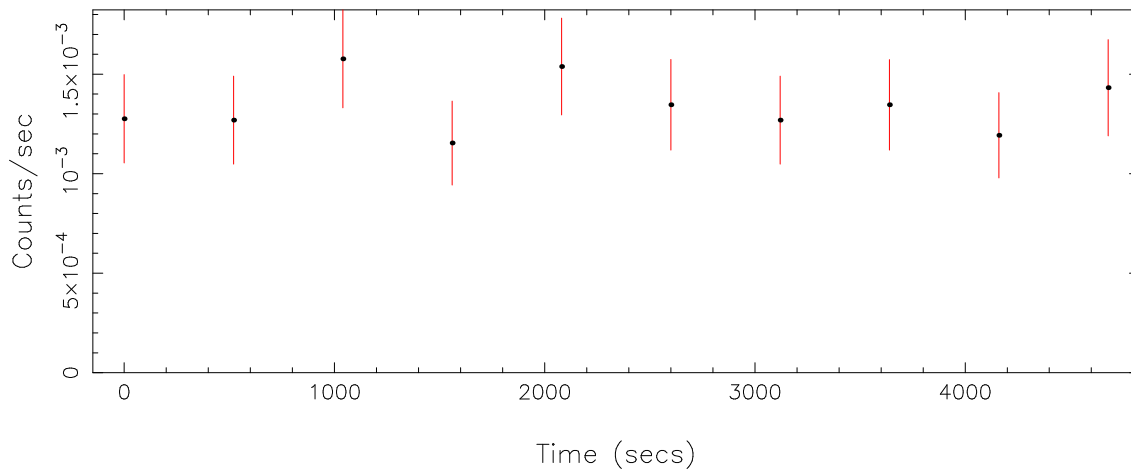

Plotted bin size: 520 secs

Time series start (MJD): 52897.7991636

Background subtracted time series

Mean Rate= 9.41824×10^{-3}

Background time series

Mean Rate= 1.34009×10^{-3}

GTI time series (histogram) and fractional exposure values (blue points)