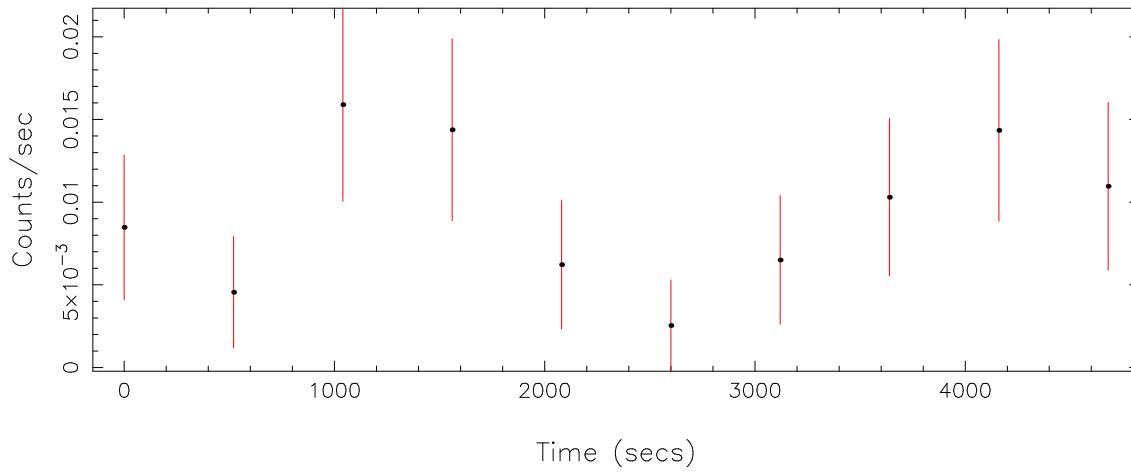

Filename: product/P0146870201M1S001SRCTSR8001.FIT

Obs. ID: 0146870201 (SAX J0635+05)

Exp ID: M1S001

Source no.: 1

Source RA_corr: 6:35:42.29 (J2000)

Source Dec_corr: 5:31:34.3 (J2000)

Time series bin size: 520 secs

Plotted bin size: 520 secs

Time series start (MJD): 52897.7991636

Background subtracted time series

Mean Rate= 9.41824×10^{-3}

Background time series

Mean Rate= 1.34009×10^{-3}

GTI time series (histogram) and fractional exposure values (blue points)