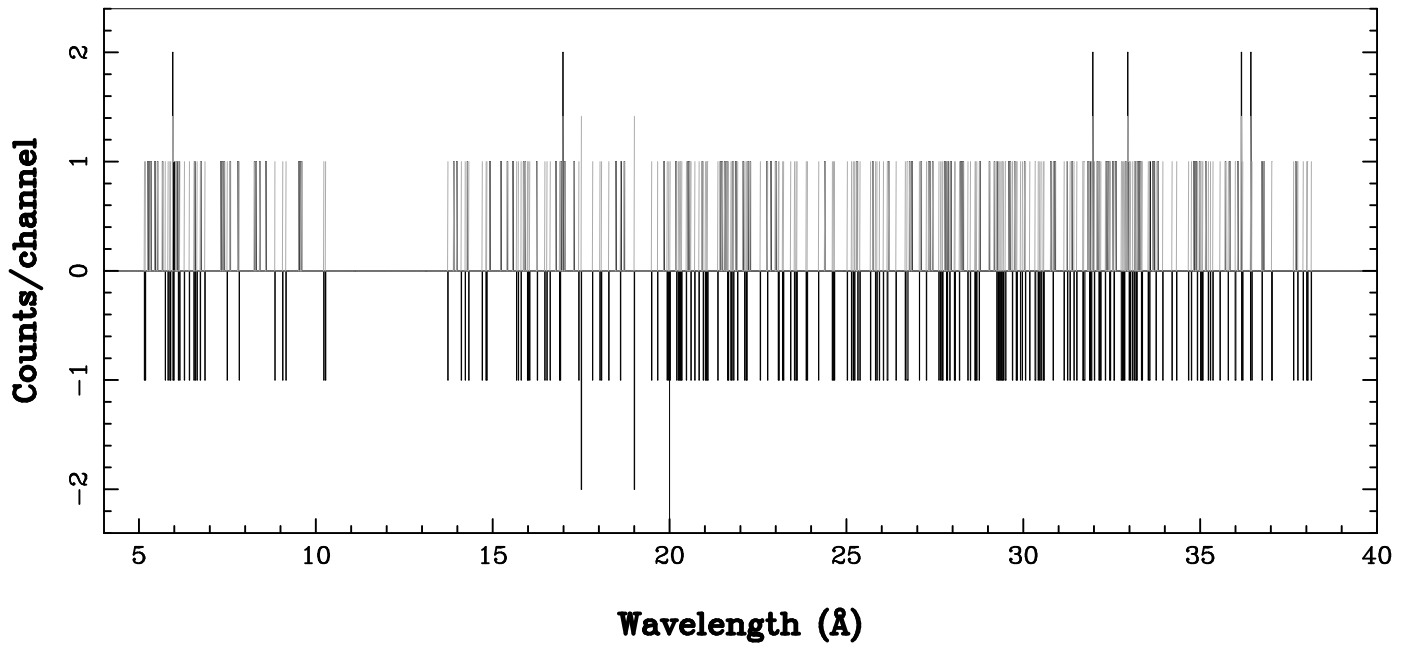

XMM - RGS1 - OBJECT: SAX J0635+0521 - RA: 98.82499 - DEC: 5.553055  
OBS-ID: 0146870201 - EXP-ID: Indef - Exp. Time: 5351.4365234375  
Key: - data - errors

DATE-OBS 2003-09-15T19:04:51  
DATE-END 2003-09-15T20:35:00

SOURCE ID: 1 - SPECTRUM ORDER: 1  
PROPOSAL

NET SPECTRUM, No rebinning

SOURCE ID: 1 - SPECTRUM ORDER: 2  
PROPOSAL

NET SPECTRUM, No rebinning