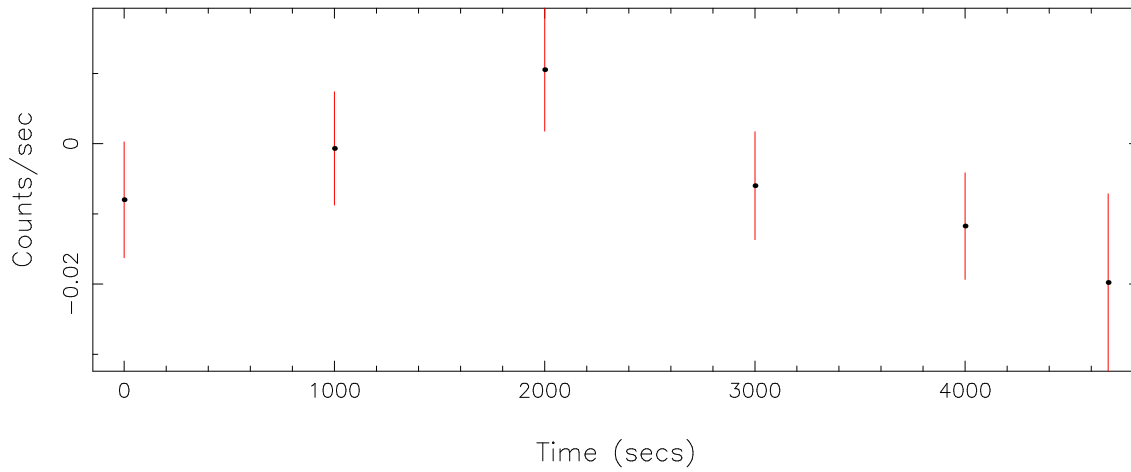

Filename: product/P0146870201R1S004SRCTSR0001.FIT

Obs. ID: 0146870201 (SAX J0635+05)

Exp ID: RGS1004

Source no.: 1

Source RA_corr: 6:35:17.99 (J2000)

Source Dec_corr: 5:33:11.0 (J2000)

Time series bin size: 1000 secs

Plotted bin size: 1000 secs

Time series start (MJD): 52897.8019841

Background subtracted time series

Mean Rate = -5.93933×10^{-3}

Background time series

Mean Rate = 0.04163413

GTI time series (histogram) and fractional exposure values (blue points)