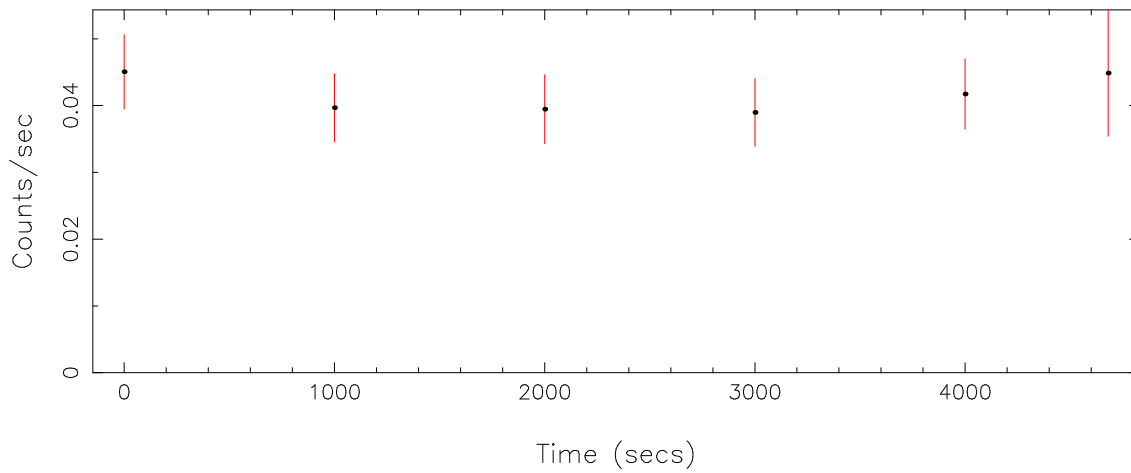

Plotted bin size: 1000 secs

Time series start (MJD): 52897.8019841

Background subtracted time series

Mean Rate = -5.93933×10^{-3}

Background time series

Mean Rate = 0.04163413

GTI time series (histogram) and fractional exposure values (blue points)