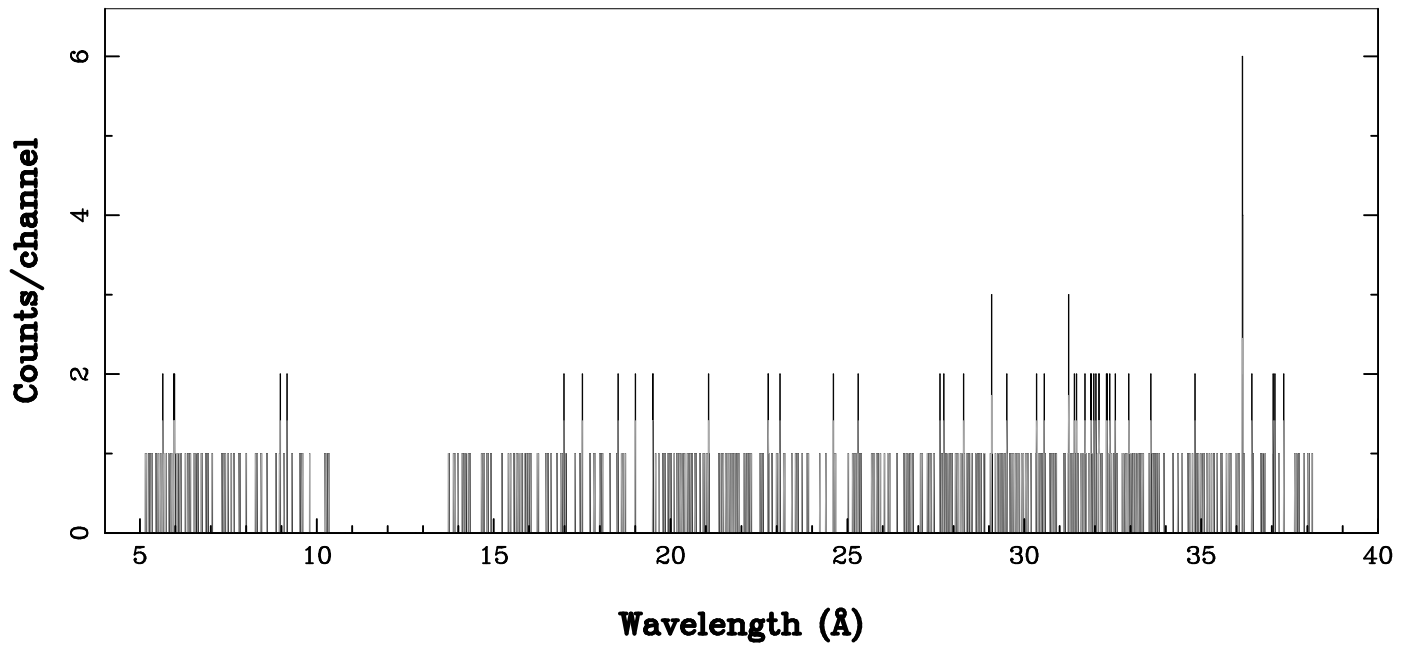

XMM - RGS1 - OBJECT: SAX J0635+0521 - RA: 98.82499 - DEC: 5.553055  
OBS-ID: 0146870201 - EXP-ID: Indef - Exp. Time: 5351.4365234375  
Key: - data - errors

DATE-OBS 2003-09-15T19:04:51  
DATE-END 2003-09-15T20:35:00

SOURCE ID: 18 - SPECTRUM ORDER: 1  
WHOLE\_FIELD

SRC+BKG SPECTRUM, No rebinning

SOURCE ID: 18 - SPECTRUM ORDER: 2  
WHOLE\_FIELD

SRC+BKG SPECTRUM, No rebinning