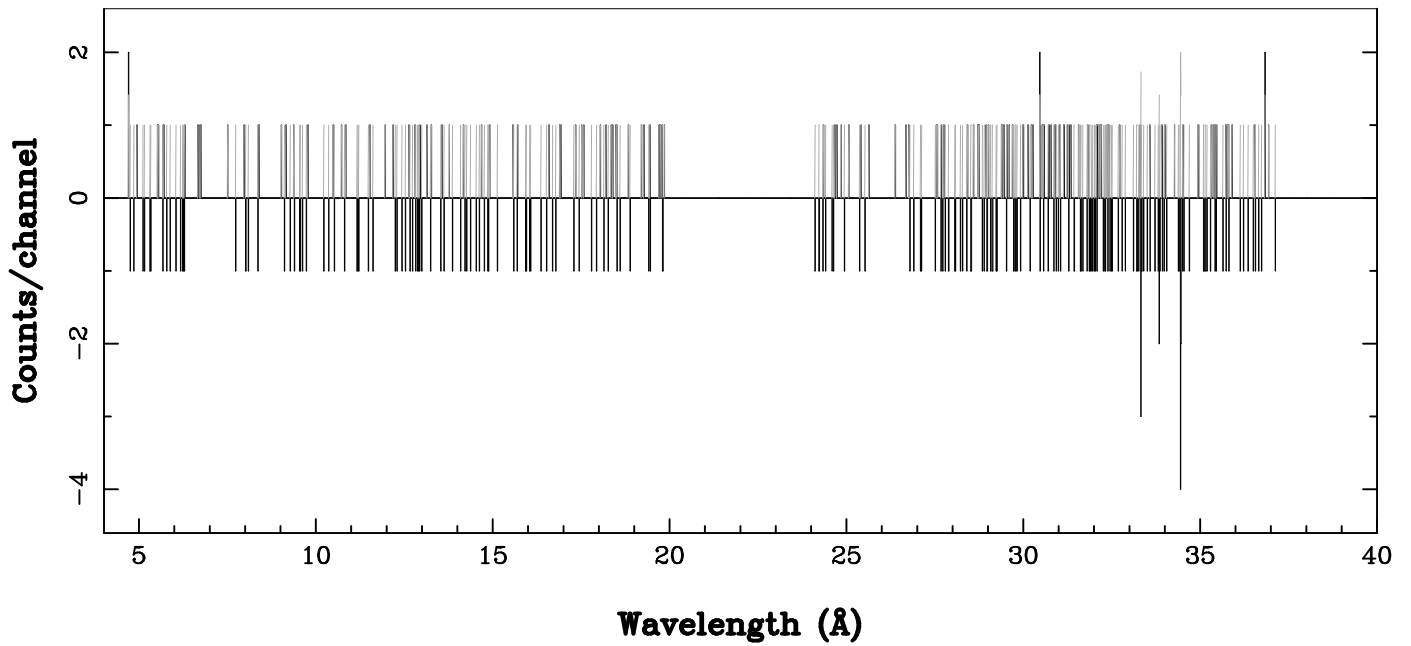

XMM - RGS2 - OBJECT: SAX J0635+0521 - RA: 98.82499 - DEC: 5.553055
OBS-ID: 0146870201 - EXP-ID: Indef - Exp. Time: 5346.859375
Key: - data - errors

DATE-OBS 2003-09-15T19:04:51
DATE-END 2003-09-15T20:35:04

SOURCE ID: 1 - SPECTRUM ORDER: 1
PROPOSAL

NET SPECTRUM, No rebinning

SOURCE ID: 1 - SPECTRUM ORDER: 2
PROPOSAL

NET SPECTRUM, No rebinning