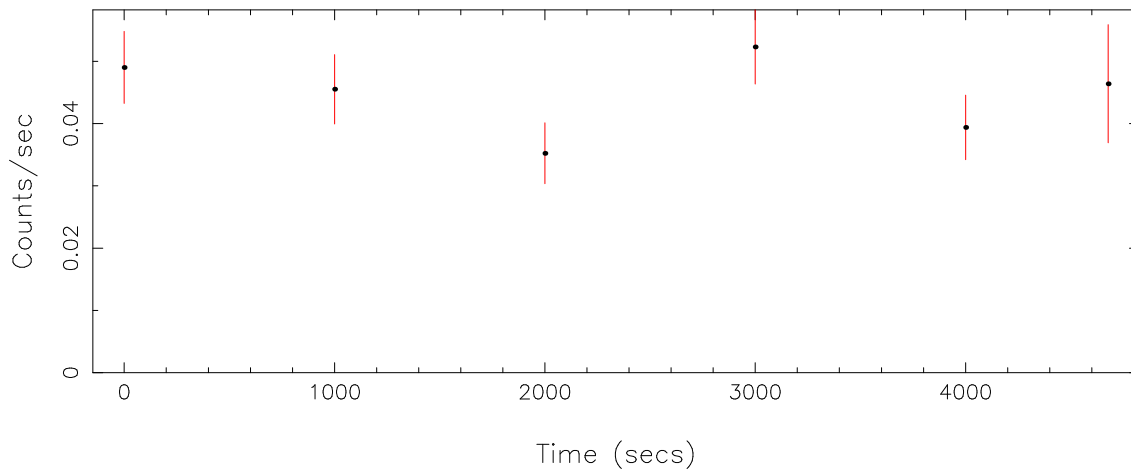

Plotted bin size: 1000 secs

Time series start (MJD): 52897.8020424

Background subtracted time series

Mean Rate =  $-3.98902 \times 10^{-3}$

Background time series

Mean Rate = 0.0446361

GTI time series (histogram) and fractional exposure values (blue points)