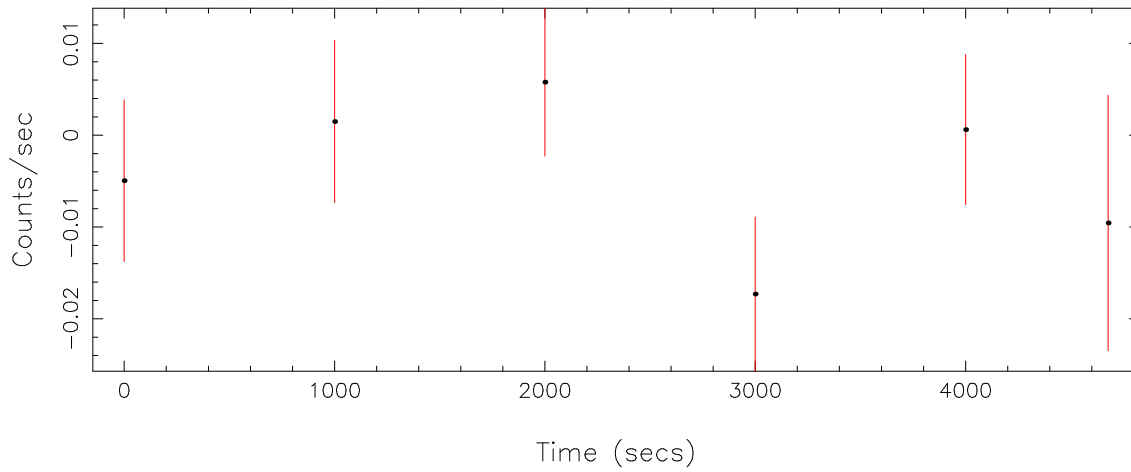

Filename: product/P0146870201R2S005SRCTSR0001.FIT

Obs. ID: 0146870201 (SAX J0635+05)

Exp ID: RGS2005

Source no.: 1

Source RA\_corr: 6:35:17.99 (J2000)

Source Dec\_corr: 5:33:11.0 (J2000)

Time series bin size: 1000 secs

Plotted bin size: 1000 secs

Time series start (MJD): 52897.8020424

Background subtracted time series

Mean Rate =  $-3.98902 \times 10^{-3}$

Background time series

Mean Rate = 0.0446361

GTI time series (histogram) and fractional exposure values (blue points)