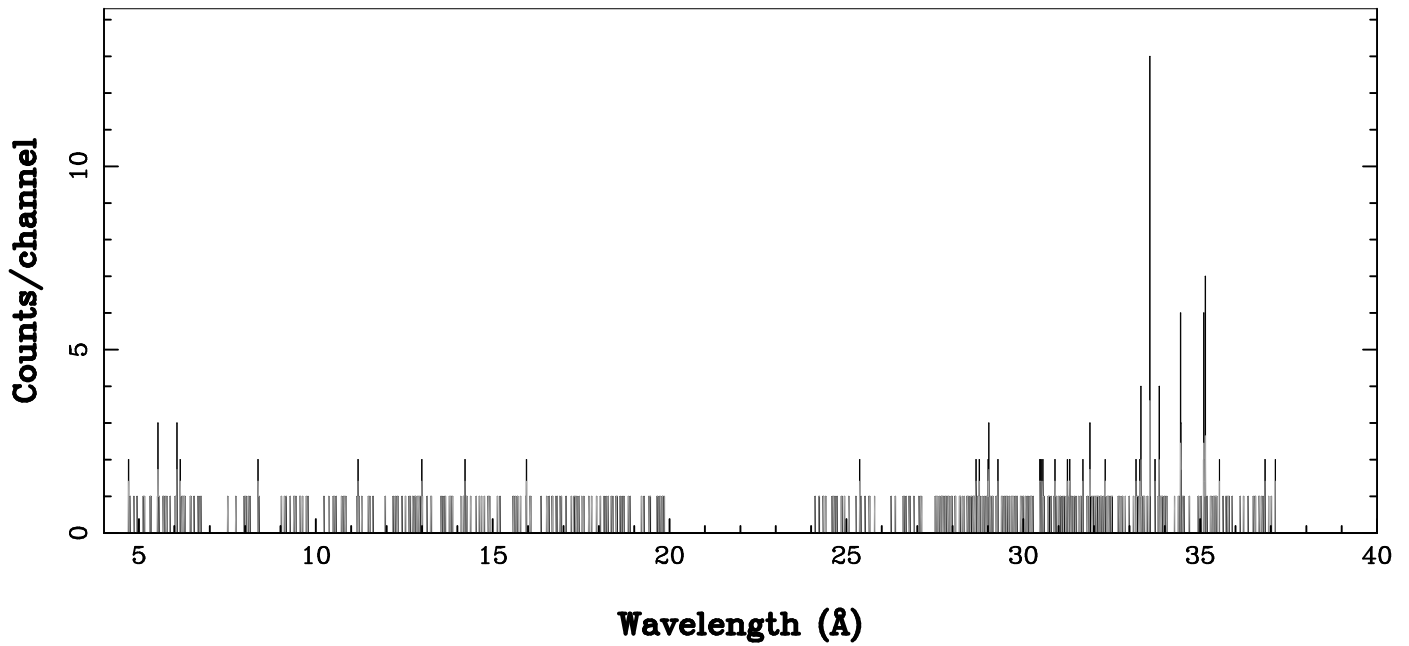

XMM - RGS2 - OBJECT: SAX J0635+0521 - RA: 98.82499 - DEC: 5.553055  
OBS-ID: 0146870201 - EXP-ID: Indef - Exp. Time: 5346.859375  
Key: - data - errors

DATE-OBS 2003-09-15T19:04:51  
DATE-END 2003-09-15T20:35:04

SOURCE ID: 18 - SPECTRUM ORDER: 1  
WHOLE\_FIELD

SRC+BKG SPECTRUM, No rebinning

SOURCE ID: 18 - SPECTRUM ORDER: 2  
WHOLE\_FIELD

SRC+BKG SPECTRUM, No rebinning