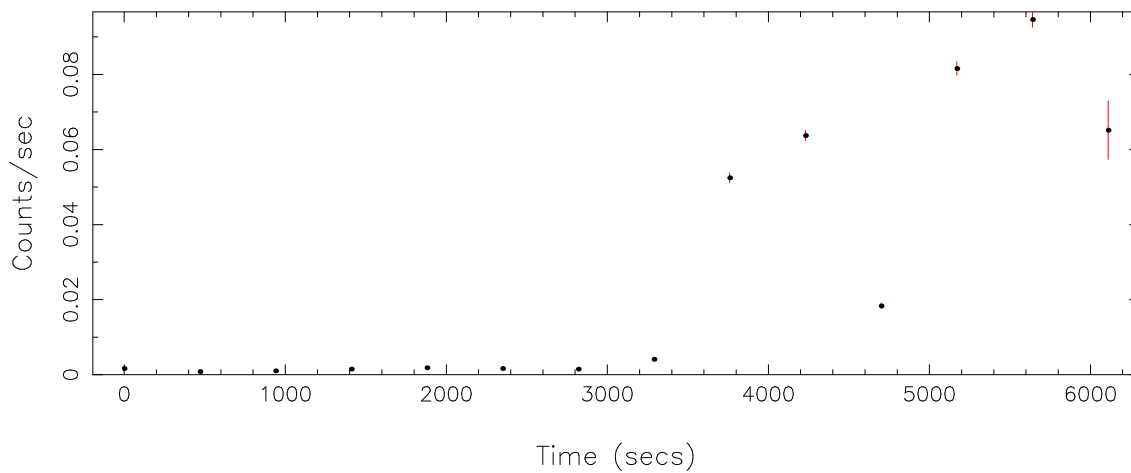

Plotted bin size: 470 secs

Time series start (MJD): 52903.4280538

Background subtracted time series

Mean Rate= 0.01373291

Background time series

Mean Rate= 0.02785883

GTI time series (histogram) and fractional exposure values (blue points)