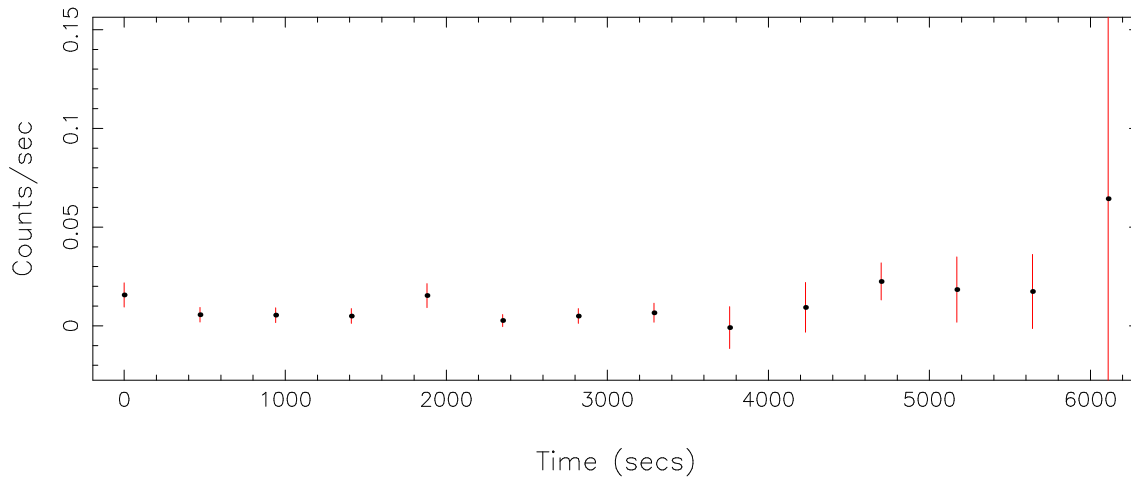

Filename: product/P0146870401M1S001SRCTSR8001.FIT

Obs. ID: 0146870401 (SAX J0635+05)

Exp ID: M1S001

Source no.: 1

Source RA_corr: 6:35:42.12 (J2000)

Source Dec_corr: 5:31:34.2 (J2000)

Time series bin size: 470 secs

Plotted bin size: 470 secs

Time series start (MJD): 52903.4280538

Background subtracted time series

Mean Rate= 0.01373291

Background time series

Mean Rate= 0.02785883

GTI time series (histogram) and fractional exposure values (blue points)