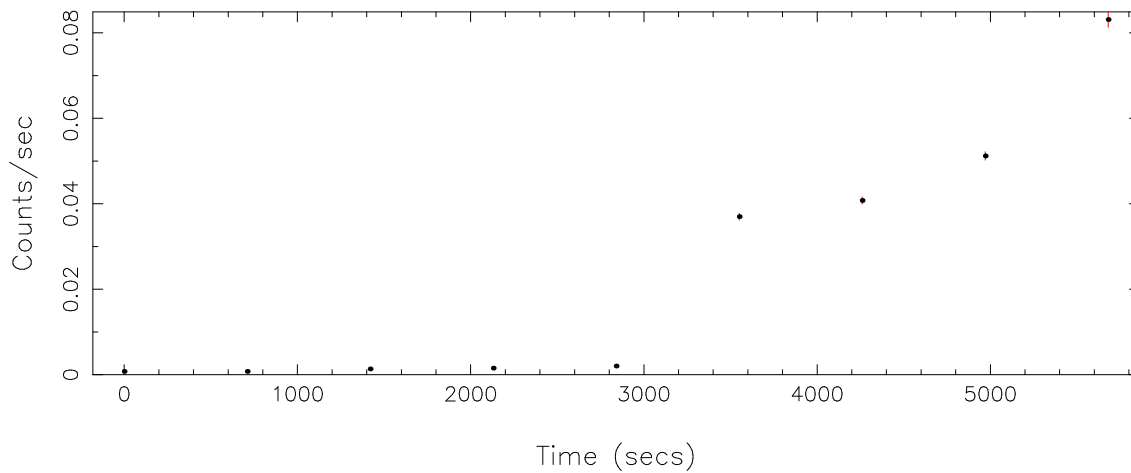

Plotted bin size: 710 secs

Time series start (MJD): 52903.4294427

Background subtracted time series

Mean Rate= 4.74178×10^{-3}

Background time series

Mean Rate= 0.02428582

GTI time series (histogram) and fractional exposure values (blue points)