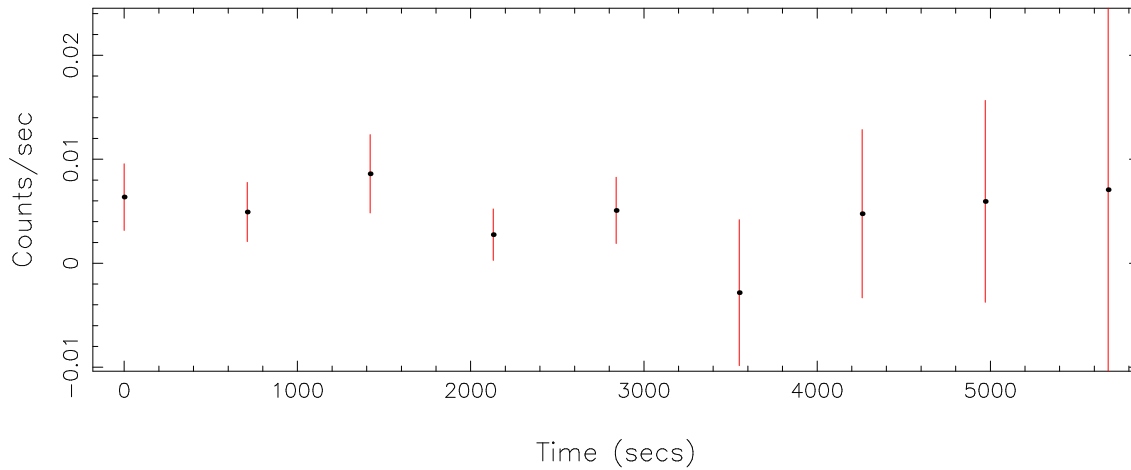

Filename: product/P0146870401M1S001SRCTSR8002.FIT

Obs. ID: 0146870401 (SAX J0635+05)

Exp ID: M1S001

Source no.: 2

Source RA_corr: 6:35:1.13 (J2000)

Source Dec_corr: 5:34:13.1 (J2000)

Time series bin size: 710 secs

Plotted bin size: 710 secs

Time series start (MJD): 52903.4294427

Background subtracted time series

Mean Rate= 4.74178×10^{-3}

Background time series

Mean Rate= 0.02428582

GTI time series (histogram) and fractional exposure values (blue points)