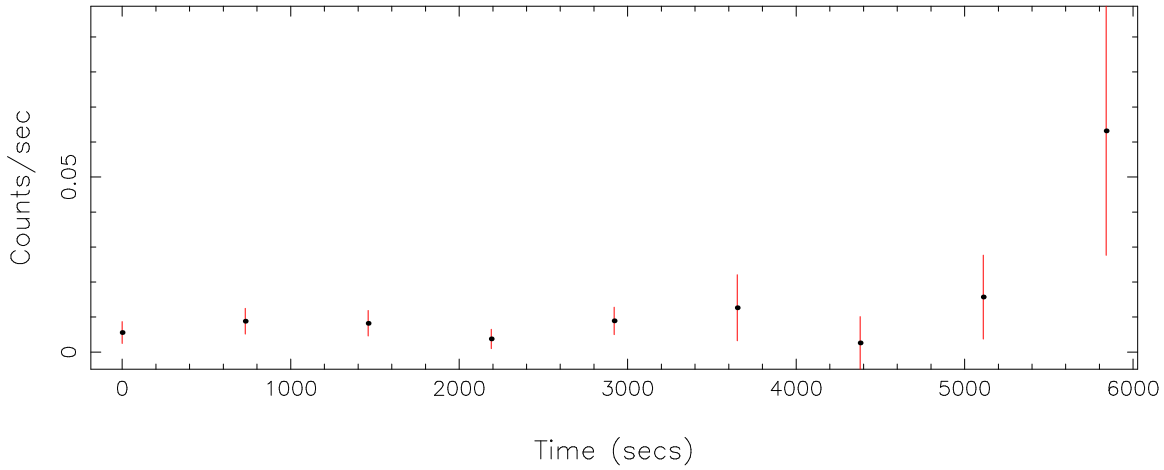

Filename: product/P0146870401M1S001SRCTSR8003.FIT  
Obs. ID: 0146870401 (SAX J0635+05)  
Exp ID: M1S001  
Source no.: 3  
Source RA\_corr: 6:35:18.48 (J2000)  
Source Dec\_corr: 5:33:6.6 (J2000)  
Time series bin size: 730 secs  
Plotted bin size: 730 secs  
Time series start (MJD): 52903.4295584

Background subtracted time series

Mean Rate= 0.01439191

Background time series

Mean Rate= 0.03161784

GTI time series (histogram) and fractional exposure values (blue points)