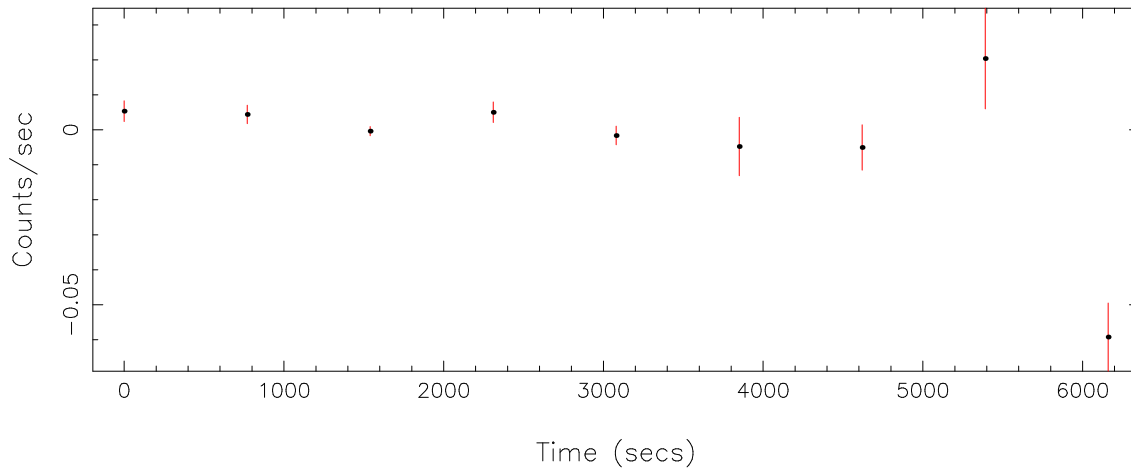

Filename: product/P0146870401M1S001SRCTSR8004.FIT

Obs. ID: 0146870401 (SAX J0635+05)

Exp ID: M1S001

Source no.: 4

Source RA_corr: 6:35:2.18 (J2000)

Source Dec_corr: 5:37:39.5 (J2000)

Time series bin size: 770 secs

Plotted bin size: 770 secs

Time series start (MJD): 52903.4297899

Background subtracted time series

Mean Rate = -3.99516×10^{-3}

Background time series

Mean Rate = 0.02723484

GTI time series (histogram) and fractional exposure values (blue points)