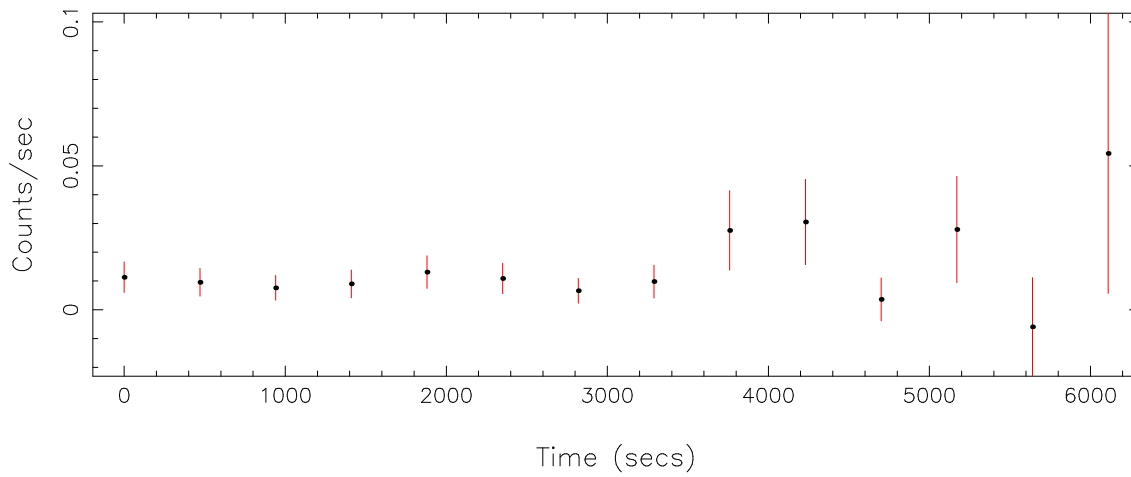

Filename: product/P0146870401M2S002SRCTSR8001.FIT

Obs. ID: 0146870401 (SAX J0635+05)

Exp ID: M2S002

Source no.: 1

Source RA_corr: 6:35:42.12 (J2000)

Source Dec_corr: 5:31:34.2 (J2000)

Time series bin size: 470 secs

Plotted bin size: 470 secs

Time series start (MJD): 52903.4280535

Background subtracted time series

Mean Rate= 0.01542017

Background time series

Mean Rate= 0.03370541

GTI time series (histogram) and fractional exposure values (blue points)