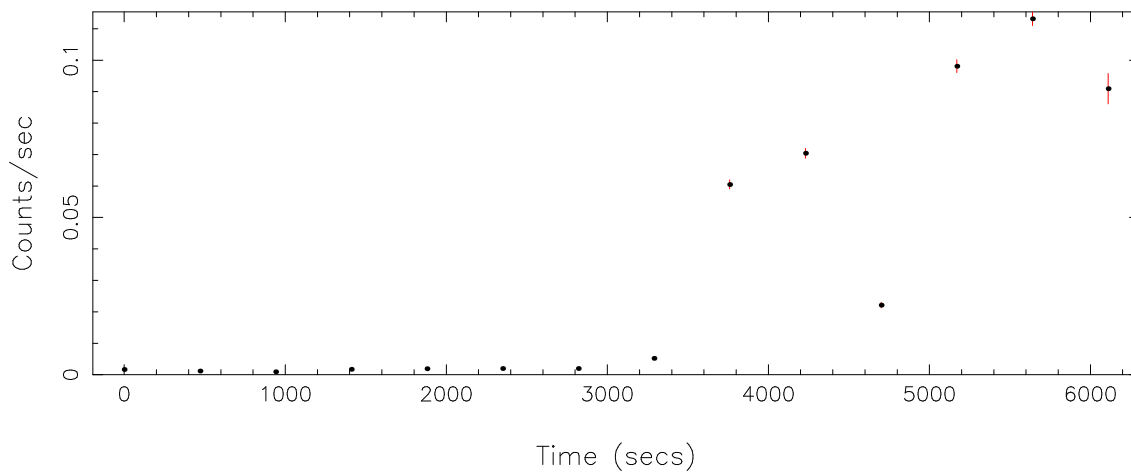

Plotted bin size: 470 secs

Time series start (MJD): 52903.4280535

Background subtracted time series

Mean Rate= 0.01542017

Background time series

Mean Rate= 0.03370541

GTI time series (histogram) and fractional exposure values (blue points)