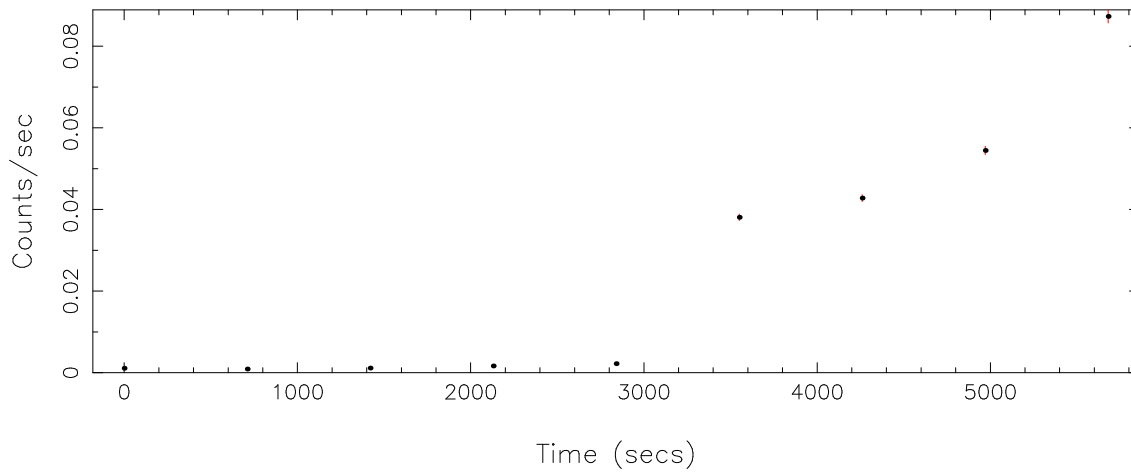

Plotted bin size: 710 secs

Time series start (MJD): 52903.4294424

Background subtracted time series

Mean Rate= 3.48731×10^{-3}

Background time series

Mean Rate= 0.02552931

GTI time series (histogram) and fractional exposure values (blue points)