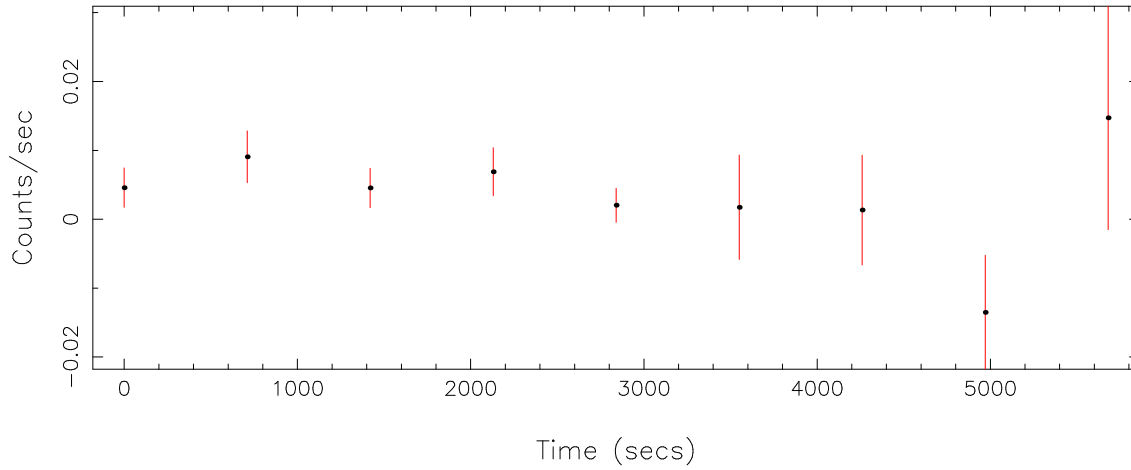

Filename: product/P0146870401M2S002SRCTSR8002.FIT

Obs. ID: 0146870401 (SAX J0635+05)

Exp ID: M2S002

Source no.: 2

Source RA_corr: 6:35:1.13 (J2000)

Source Dec_corr: 5:34:13.1 (J2000)

Time series bin size: 710 secs

Plotted bin size: 710 secs

Time series start (MJD): 52903.4294424

Background subtracted time series

Mean Rate= 3.48731×10^{-3}

Background time series

Mean Rate= 0.02552931

GTI time series (histogram) and fractional exposure values (blue points)