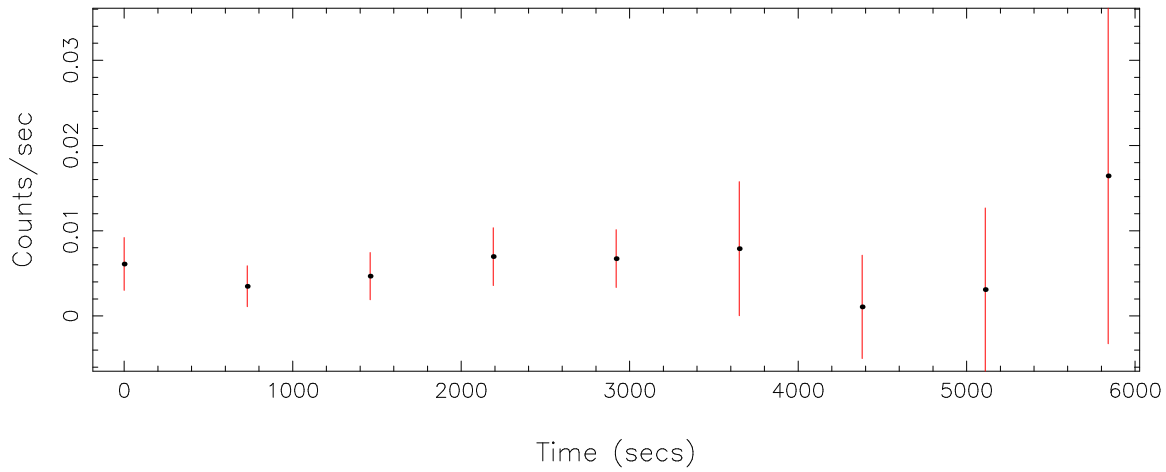

Filename: product/P0146870401M2S002SRCTSR8003.FIT

Obs. ID: 0146870401 (SAX J0635+05)

Exp ID: M2S002

Source no.: 3

Source RA_corr: 6:35:18.48 (J2000)

Source Dec_corr: 5:33:6.6 (J2000)

Time series bin size: 730 secs

Plotted bin size: 730 secs

Time series start (MJD): 52903.4295581

Background subtracted time series

Mean Rate= 6.26825×10^{-3}

Background time series

Mean Rate= 0.02160101

GTI time series (histogram) and fractional exposure values (blue points)