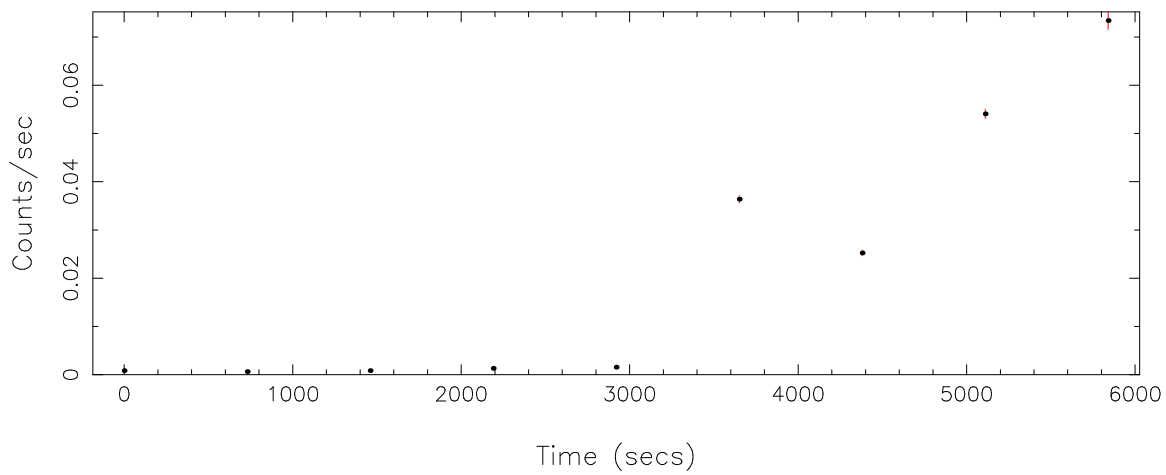

Plotted bin size: 730 secs

Time series start (MJD): 52903.4295581

Background subtracted time series

Mean Rate= 6.26825×10^{-3}

Background time series

Mean Rate= 0.02160101

GTI time series (histogram) and fractional exposure values (blue points)