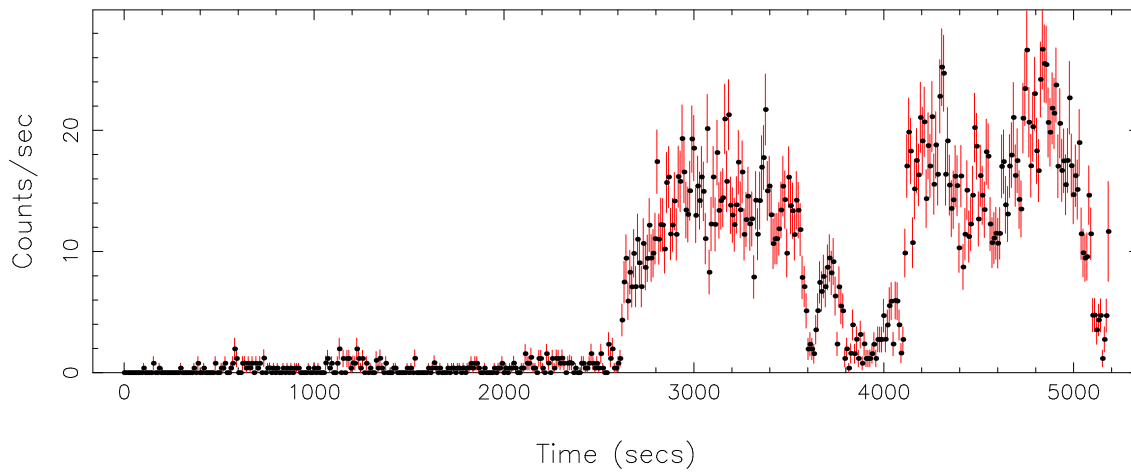

Plotted bin size: 10.1999998 secs

Time series start (MJD): 52903.4382492

Background subtracted time series

Mean Rate= 0.04390011

Background time series

Mean Rate= 6.31501184

GTI time series (histogram) and fractional exposure values (blue points)