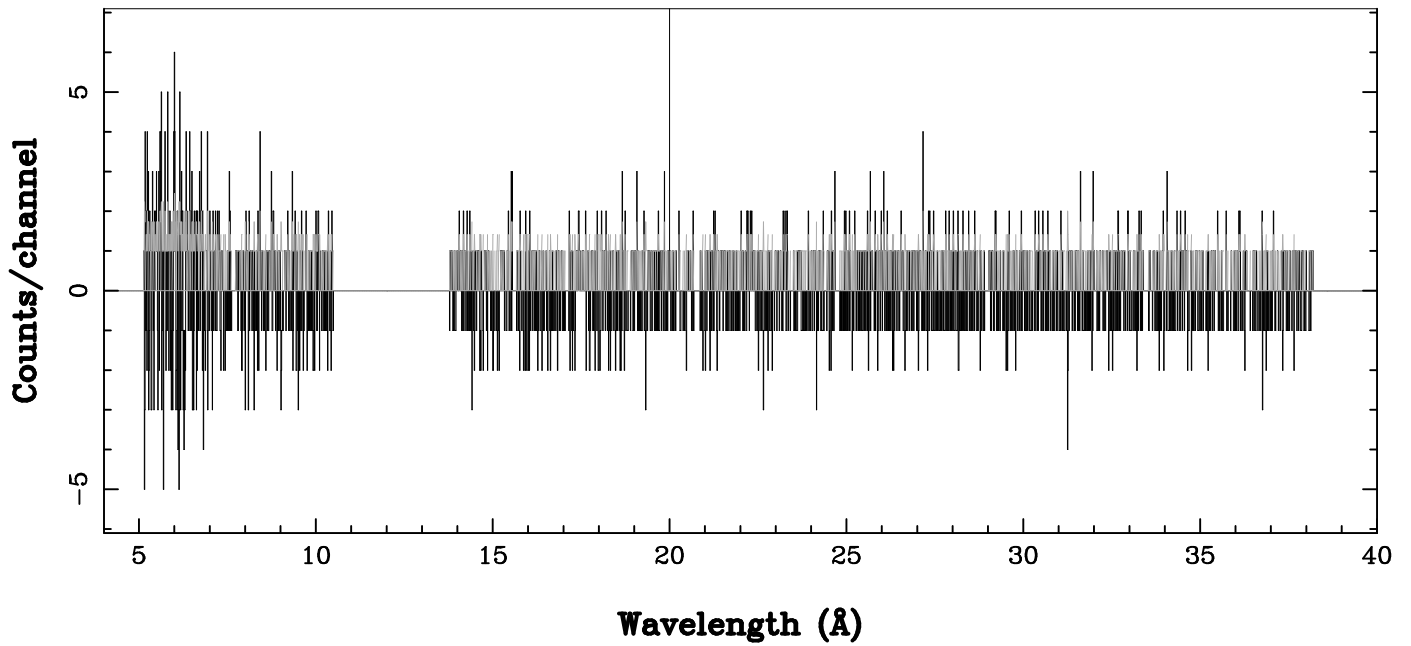

XMM - RGS1 - OBJECT: SAX J0635+0521 - RA: 98.82499 - DEC: 5.553055  
OBS-ID: 0146870401 - EXP-ID: Indef - Exp. Time: 6350.98486328125  
Key: - data - errors

DATE-OBS 2003-09-21T10:10:51  
DATE-END 2003-09-21T11:57:42

SOURCE ID: 1 - SPECTRUM ORDER: 1  
PROPOSAL

NET SPECTRUM, No rebinning

SOURCE ID: 1 - SPECTRUM ORDER: 2  
PROPOSAL

NET SPECTRUM, No rebinning