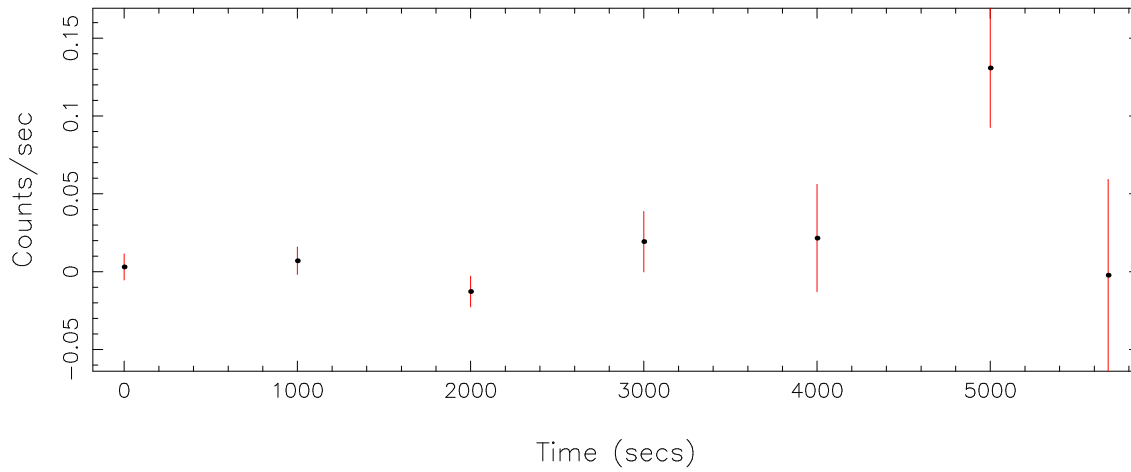

Filename: product/P0146870401R1S004SRCTSR0001.FIT

Obs. ID: 0146870401 (SAX J0635+05)

Exp ID: RGS1004

Source no.: 1

Source RA_corr: 6:35:17.99 (J2000)

Source Dec_corr: 5:33:11.0 (J2000)

Time series bin size: 1000 secs

Plotted bin size: 1000 secs

Time series start (MJD): 52903.4311608

Background subtracted time series

Mean Rate= 0.02384623

Background time series

Mean Rate= 0.36432676

GTI time series (histogram) and fractional exposure values (blue points)