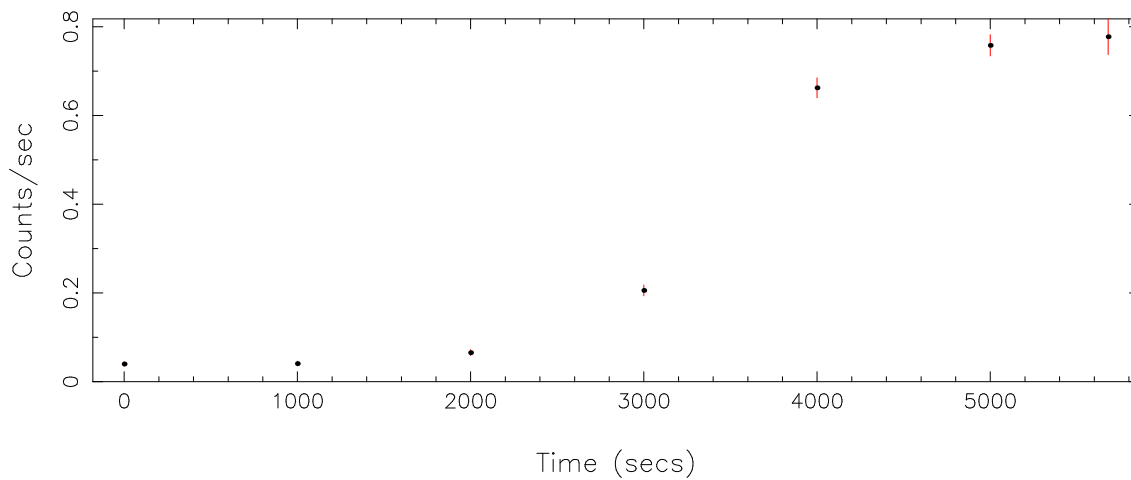

Plotted bin size: 1000 secs

Time series start (MJD): 52903.4311608

Background subtracted time series

Mean Rate= 0.02384623

Background time series

Mean Rate= 0.36432676

GTI time series (histogram) and fractional exposure values (blue points)