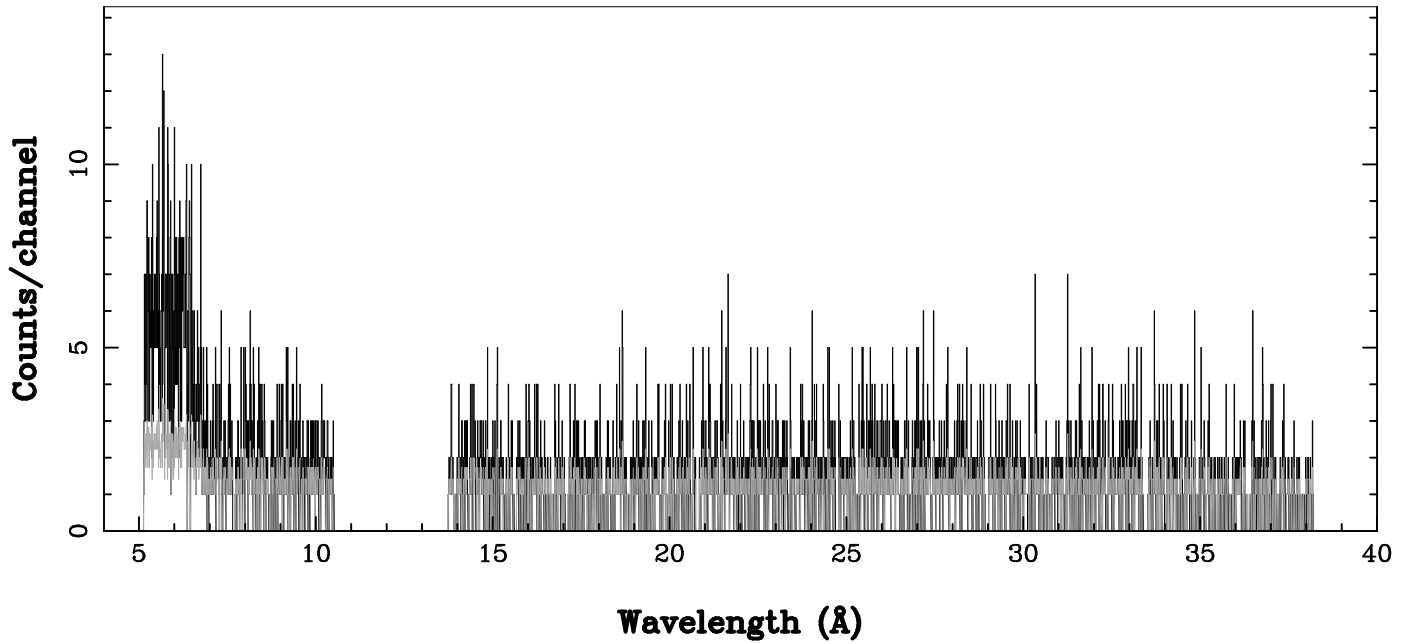

XMM - RGS1 - OBJECT: SAX J0635+0521 - RA: 98.82499 - DEC: 5.553055
OBS-ID: 0146870401 - EXP-ID: Indef - Exp. Time: 6350.98486328125
Key: - data - errors

DATE-OBS 2003-09-21T10:10:51
DATE-END 2003-09-21T11:57:42

SOURCE ID: 11 - SPECTRUM ORDER: 1
WHOLE_FIELD

SRC+BKG SPECTRUM, No rebinning

SOURCE ID: 11 - SPECTRUM ORDER: 2
WHOLE_FIELD

SRC+BKG SPECTRUM, No rebinning