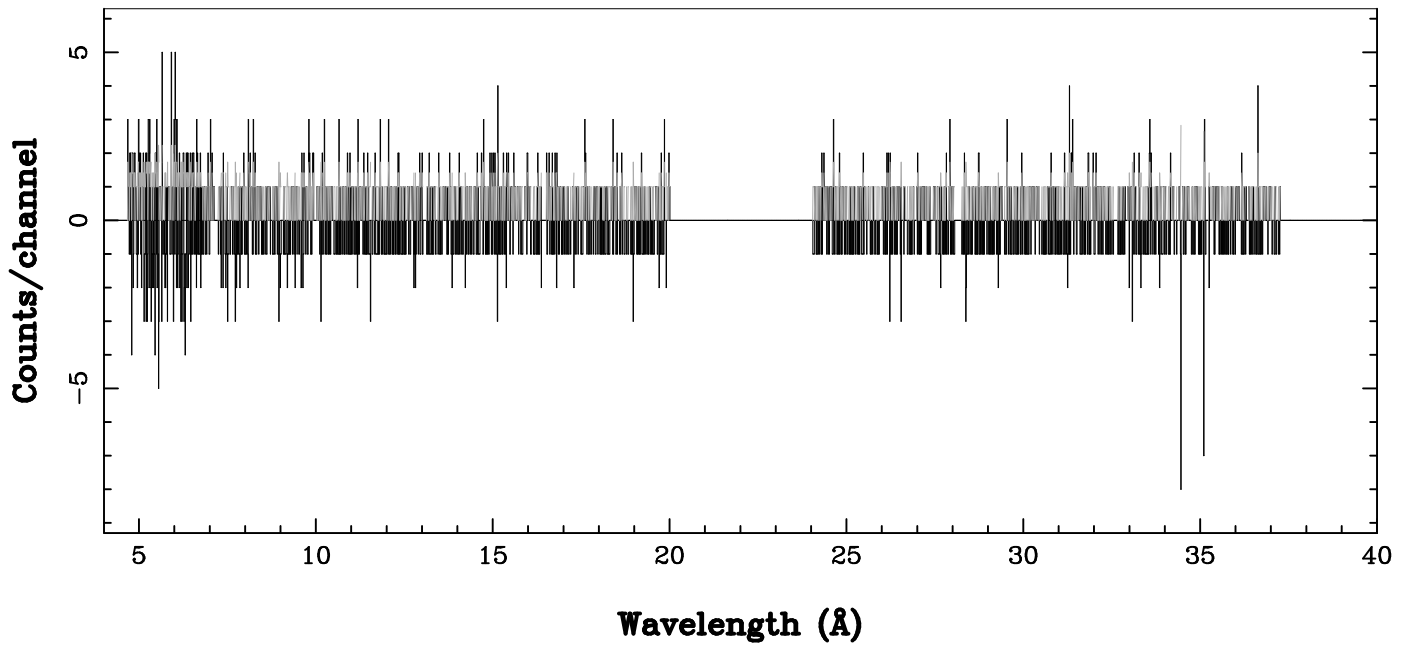

XMM - RGS2 - OBJECT: SAX J0635+0521 - RA: 98.82499 - DEC: 5.553055
OBS-ID: 0146870401 - EXP-ID: Indef - Exp. Time: 6345.8232421875
Key: - data - errors

DATE-OBS 2003-09-21T10:10:51
DATE-END 2003-09-21T11:57:40

SOURCE ID: 1 - SPECTRUM ORDER: 1
PROPOSAL

NET SPECTRUM, No rebinning

SOURCE ID: 1 - SPECTRUM ORDER: 2
PROPOSAL

NET SPECTRUM, No rebinning