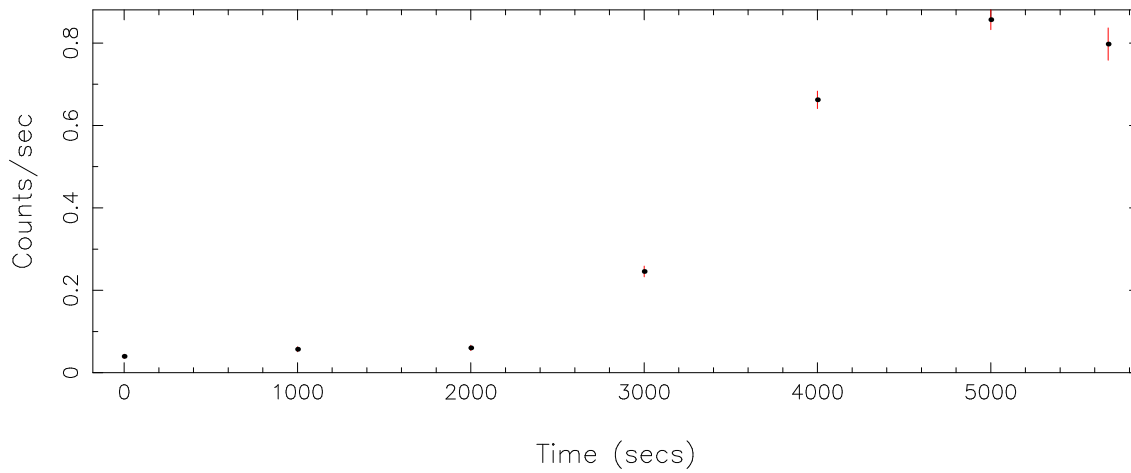

Plotted bin size: 1000 secs

Time series start (MJD): 52903.4312193

Background subtracted time series

Mean Rate= 9.8812×10^{-4}

Background time series

Mean Rate= 0.38841596

GTI time series (histogram) and fractional exposure values (blue points)