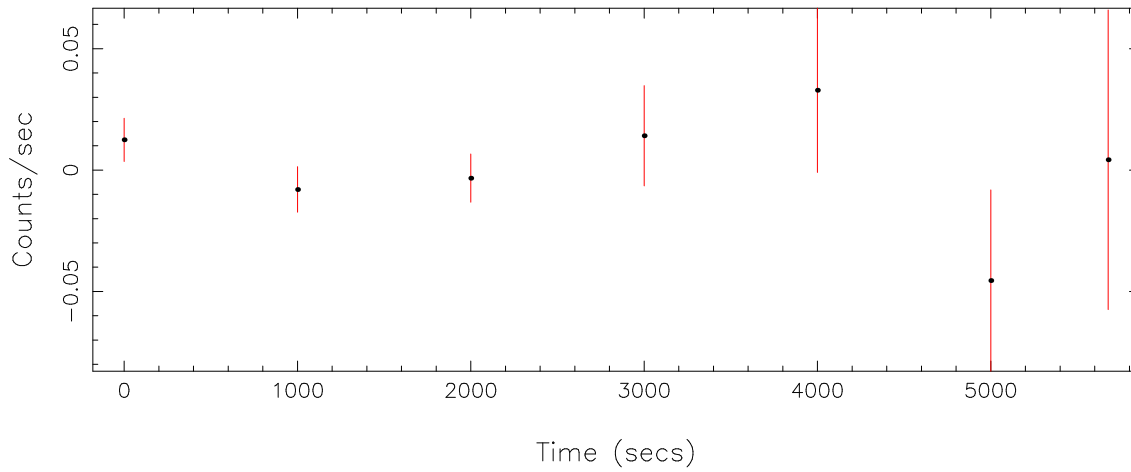

Filename: product/P0146870401R2S005SRCTSR0001.FIT

Obs. ID: 0146870401 (SAX J0635+05)

Exp ID: RGS2005

Source no.: 1

Source RA_corr: 6:35:17.99 (J2000)

Source Dec_corr: 5:33:11.0 (J2000)

Time series bin size: 1000 secs

Plotted bin size: 1000 secs

Time series start (MJD): 52903.4312193

Background subtracted time series

Mean Rate= 9.8812×10^{-4}

Background time series

Mean Rate= 0.38841596

GTI time series (histogram) and fractional exposure values (blue points)