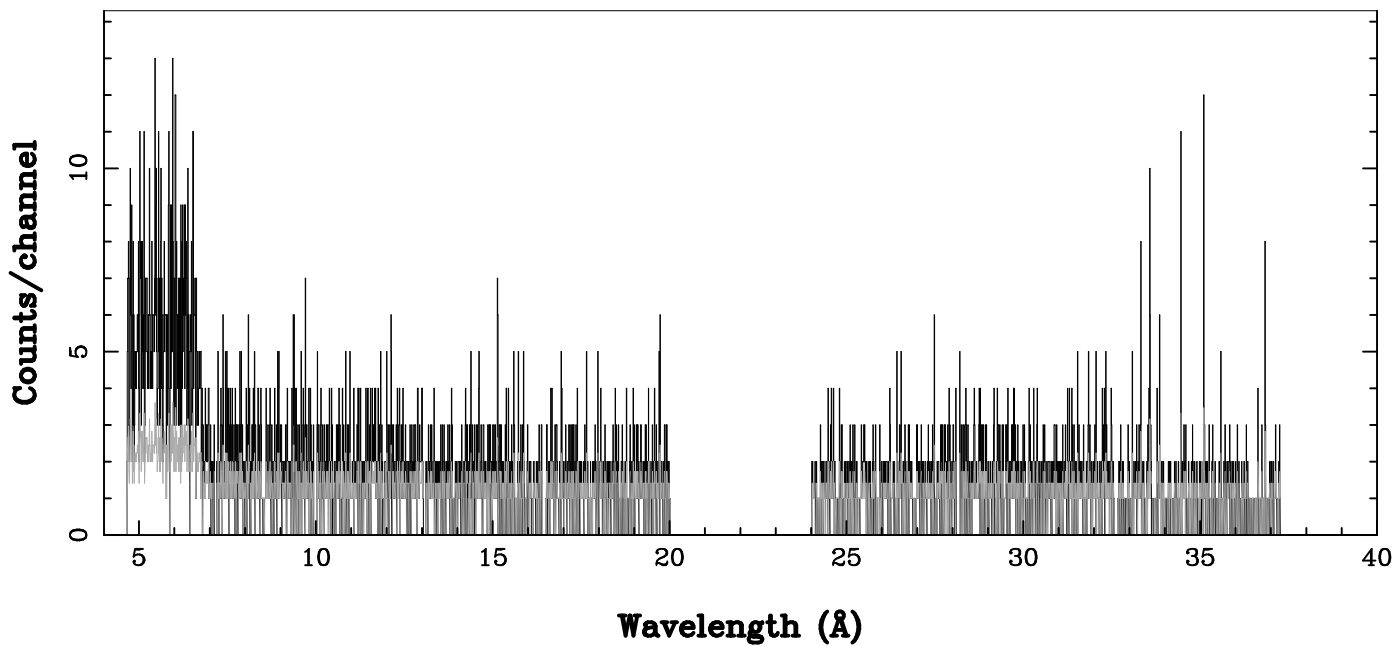

XMM - RGS2 - OBJECT: SAX J0635+0521 - RA: 98.82499 - DEC: 5.553055
OBS-ID: 0146870401 - EXP-ID: Indef - Exp. Time: 6345.8232421875
Key: - data - errors

DATE-OBS 2003-09-21T10:10:51
DATE-END 2003-09-21T11:57:40

SOURCE ID: 11 - SPECTRUM ORDER: 1
WHOLE_FIELD

SRC+BKG SPECTRUM, No rebinning

SOURCE ID: 11 - SPECTRUM ORDER: 2
WHOLE_FIELD

SRC+BKG SPECTRUM, No rebinning