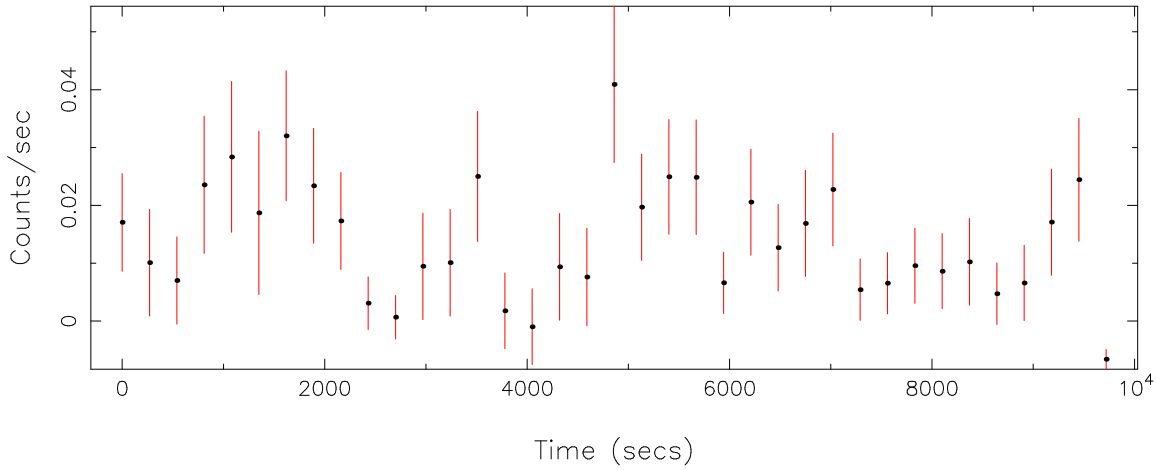

Filename: product/P0146870501M1S001SRCTSR8001.FIT  
 Obs. ID: 0146870501 (SAX J0635+05)  
 Exp ID: M1S001  
 Source no.: 1  
 Source RA\_corr: 6:35:18.34 (J2000)  
 Source Dec\_corr: 5:33:5.8 (J2000)  
 Time series bin size: 270 secs  
 Plotted bin size: 270 secs  
 Time series start (MJD): 52907.5461246

Background subtracted time series

Mean Rate= 0.01406171

Background time series

Mean Rate=  $6.32354 \times 10^{-3}$

GTI time series (histogram) and fractional exposure values (blue points)