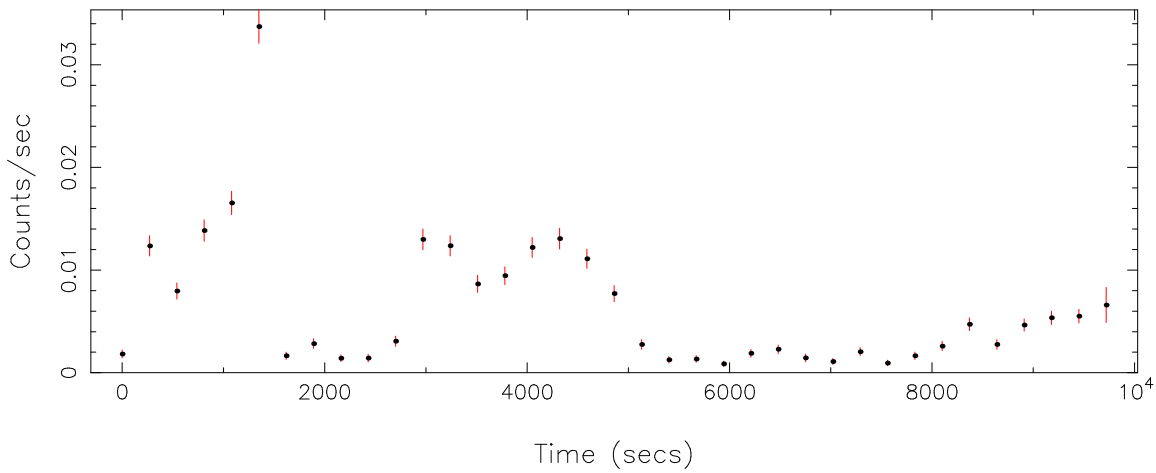

Filename: product/P0146870501M1S001SRCTSR8001.FIT  
 Obs. ID: 0146870501 (SAX J0635+05)  
 Exp ID: M1S001  
 Source no.: 1  
 Source RA\_corr: 6:35:18.34 (J2000)  
 Source Dec\_corr: 5:33:5.8 (J2000)  
 Time series bin size: 270 secs  
 Plotted bin size: 270 secs  
 Time series start (MJD): 52907.5461246

Background subtracted time series

Mean Rate= 0.01406171

Background time series

Mean Rate=  $6.32354 \times 10^{-3}$

GTI time series (histogram) and fractional exposure values (blue points)