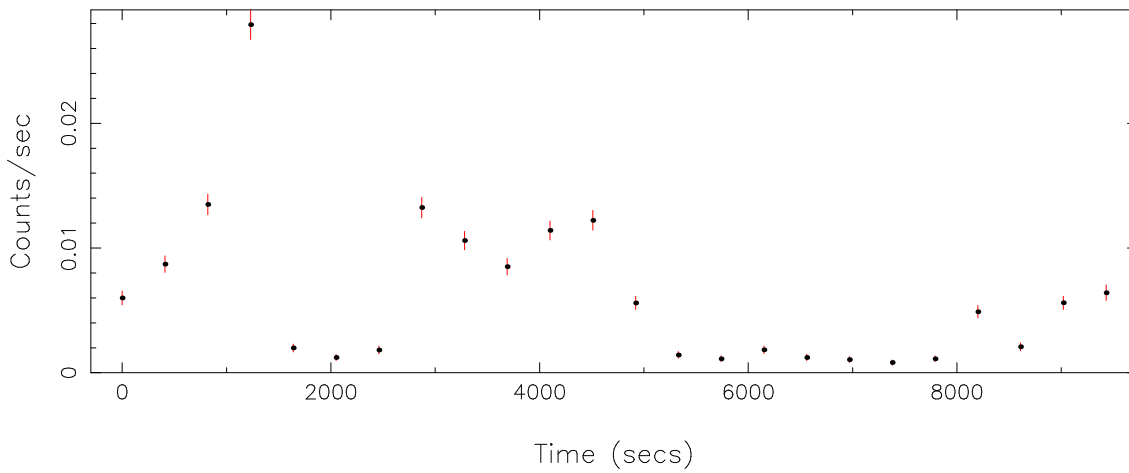

Plotted bin size: 410 secs

Time series start (MJD): 52907.5469348

Background subtracted time series

Mean Rate= 0.01219216

Background time series

Mean Rate= 6.26401×10^{-3}

GTI time series (histogram) and fractional exposure values (blue points)