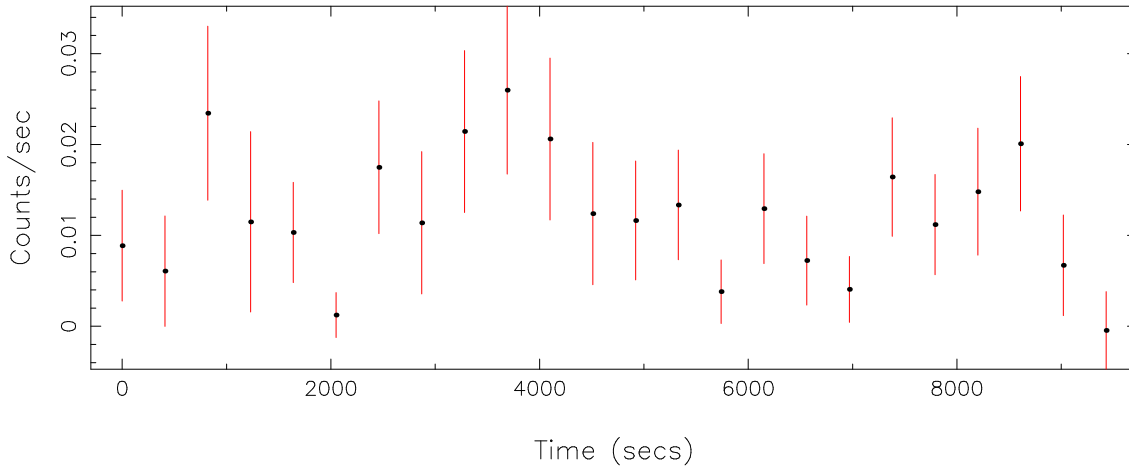

Filename: product/P0146870501M1S001SRCTSR8002.FIT

Obs. ID: 0146870501 (SAX J0635+05)

Exp ID: M1S001

Source no.: 2

Source RA_corr: 6:35:42.17 (J2000)

Source Dec_corr: 5:31:34.9 (J2000)

Time series bin size: 410 secs

Plotted bin size: 410 secs

Time series start (MJD): 52907.5469348

Background subtracted time series

Mean Rate= 0.01219216

Background time series

Mean Rate= 6.26401×10^{-3}

GTI time series (histogram) and fractional exposure values (blue points)