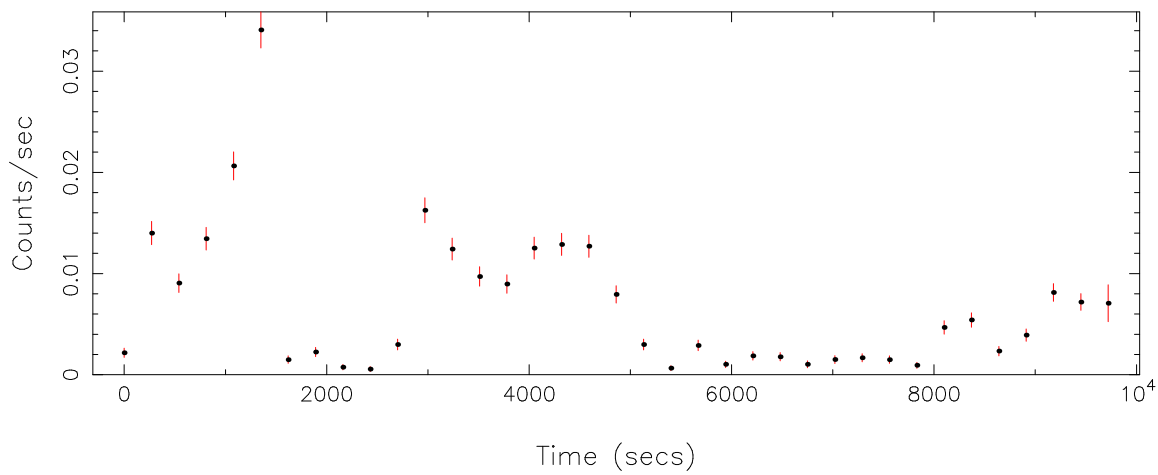

Plotted bin size: 270 secs

Time series start (MJD): 52907.5461173

Background subtracted time series

Mean Rate= 0.01485797

Background time series

Mean Rate= 6.79488×10⁻³

GTI time series (histogram) and fractional exposure values (blue points)