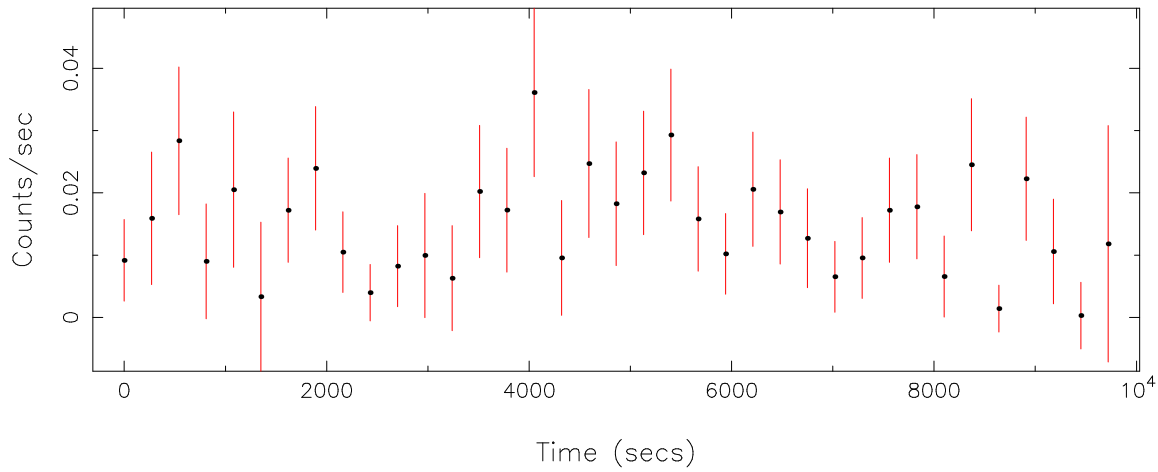

Filename: product/P0146870501M2S002SRCTSR8001.FIT

Obs. ID: 0146870501 (SAX J0635+05)

Exp ID: M2S002

Source no.: 1

Source RA_corr: 6:35:18.34 (J2000)

Source Dec_corr: 5:33:5.8 (J2000)

Time series bin size: 270 secs

Plotted bin size: 270 secs

Time series start (MJD): 52907.5461173

Background subtracted time series

Mean Rate= 0.01485797

Background time series

Mean Rate= 6.79488×10⁻³

GTI time series (histogram) and fractional exposure values (blue points)