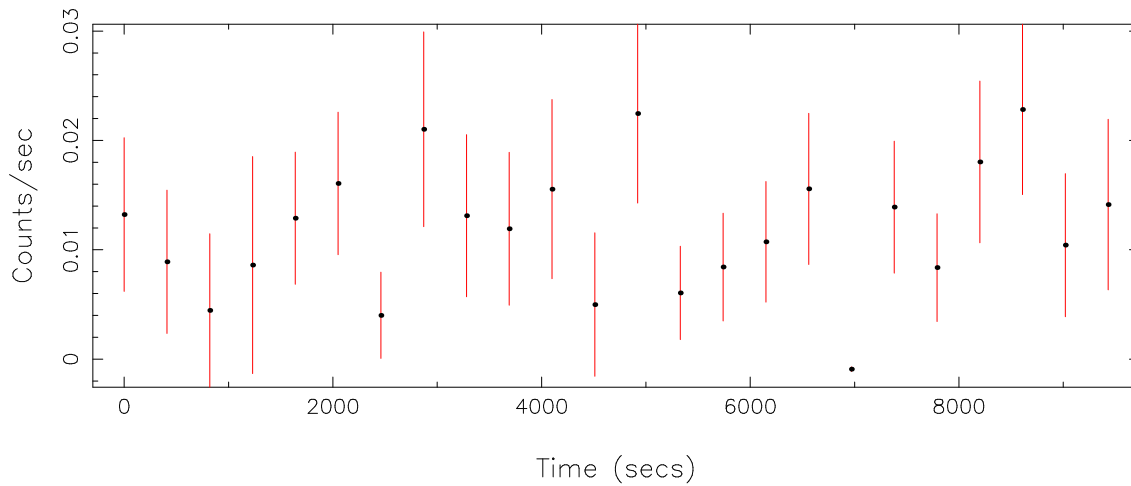

Filename: product/P0146870501M2S002SRCTSR8002.FIT

Obs. ID: 0146870501 (SAX J0635+05)

Exp ID: M2S002

Source no.: 2

Source RA_corr: 6:35:42.17 (J2000)

Source Dec_corr: 5:31:34.9 (J2000)

Time series bin size: 410 secs

Plotted bin size: 410 secs

Time series start (MJD): 52907.5469275

Background subtracted time series

Mean Rate= 0.01186558

Background time series

Mean Rate= 6.23805×10^{-3}

GTI time series (histogram) and fractional exposure values (blue points)