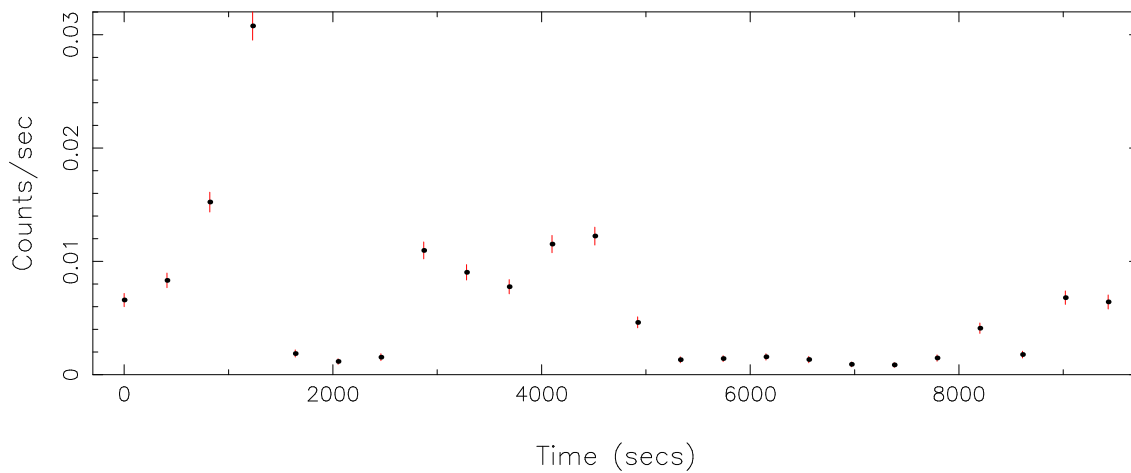

Plotted bin size: 410 secs

Time series start (MJD): 52907.5469275

Background subtracted time series

Mean Rate= 0.01186558

Background time series

Mean Rate= 6.23805×10^{-3}

GTI time series (histogram) and fractional exposure values (blue points)