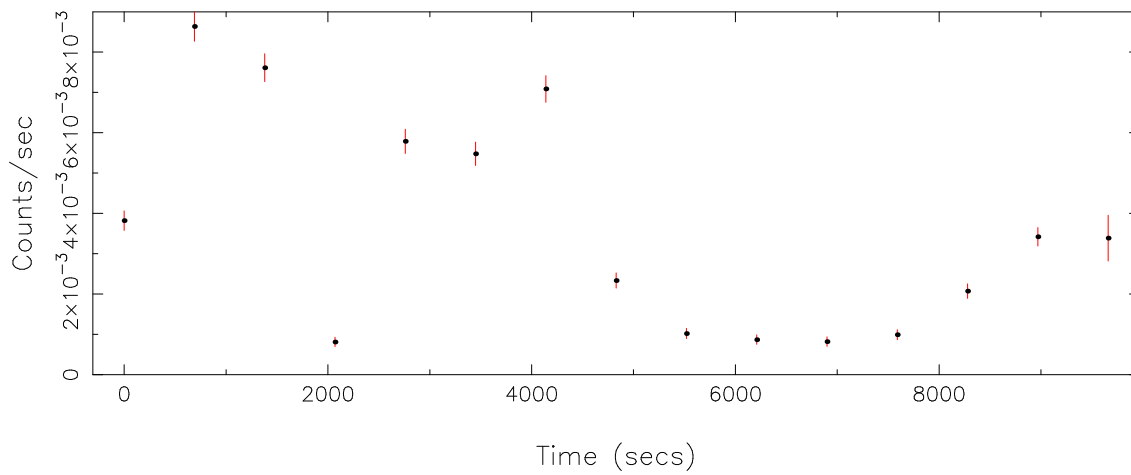

Plotted bin size: 690 secs

Time series start (MJD): 52907.5485478

Background subtracted time series

Mean Rate= 4.5722×10^{-3}

Background time series

Mean Rate= 3.6097×10^{-3}

GTI time series (histogram) and fractional exposure values (blue points)