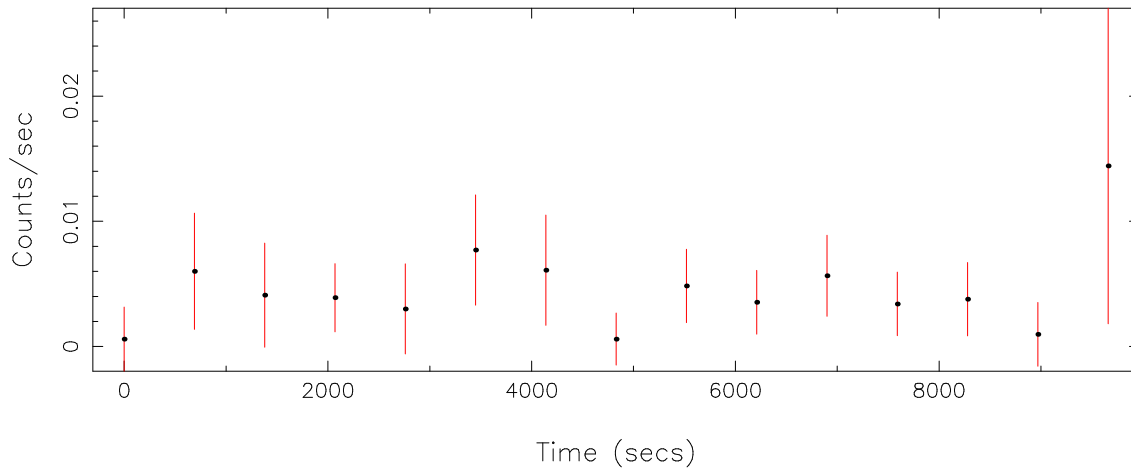

Filename: product/P0146870501M2S002SRCTSR8003.FIT

Obs. ID: 0146870501 (SAX J0635+05)

Exp ID: M2S002

Source no.: 3

Source RA_corr: 6:35:1.12 (J2000)

Source Dec_corr: 5:34:14.4 (J2000)

Time series bin size: 690 secs

Plotted bin size: 690 secs

Time series start (MJD): 52907.5485478

Background subtracted time series

Mean Rate= 4.5722×10^{-3}

Background time series

Mean Rate= 3.6097×10^{-3}

GTI time series (histogram) and fractional exposure values (blue points)