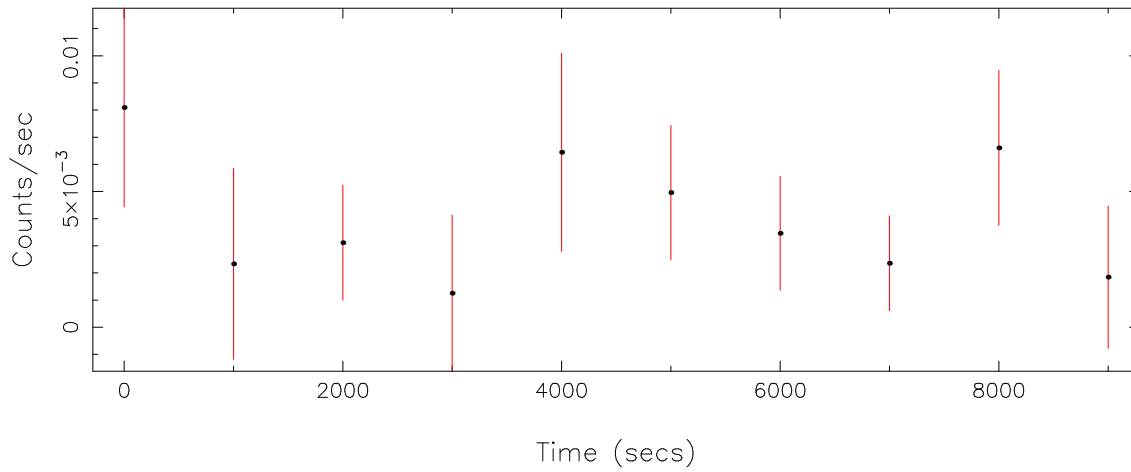

Filename: product/P0146870501M2S002SRCTSR8004.FIT

Obs. ID: 0146870501 (SAX J0635+05)

Exp ID: M2S002

Source no.: 4

Source RA_corr: 6:34:52.02 (J2000)

Source Dec_corr: 5:28:34.9 (J2000)

Time series bin size: 1000 secs

Plotted bin size: 1000 secs

Time series start (MJD): 52907.5503418

Background subtracted time series

Mean Rate= 4.04749×10^{-3}

Background time series

Mean Rate= 3.67862×10^{-3}

GTI time series (histogram) and fractional exposure values (blue points)