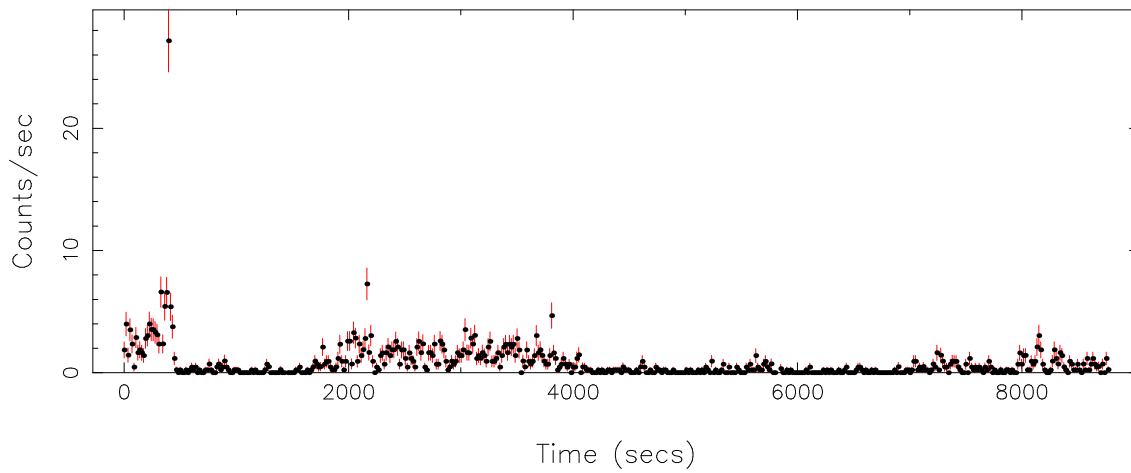

Plotted bin size: 17.1599998 secs

Time series start (MJD): 52907.5575147

Background subtracted time series

Mean Rate= 2.26643×10^{-3}

Background time series

Mean Rate= 0.79855296

GTI time series (histogram) and fractional exposure values (blue points)