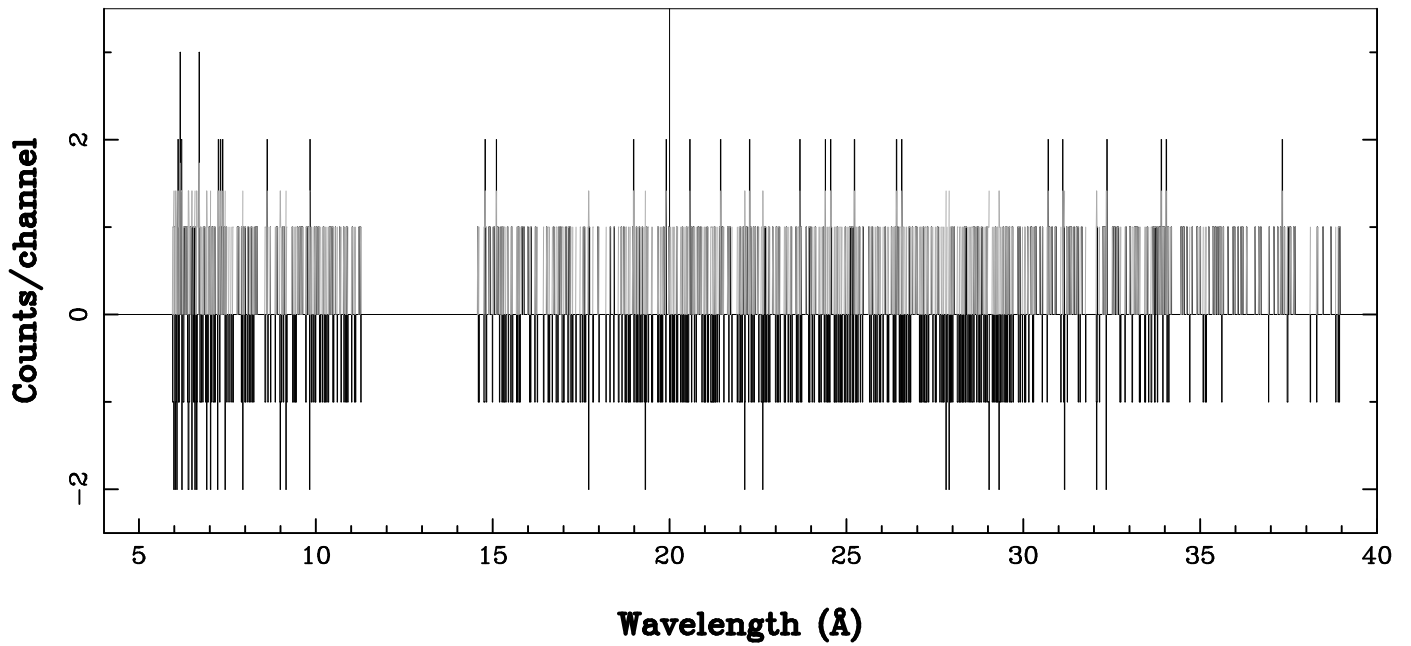

XMM - RGS1 - OBJECT: SAX J0635+0521 - RA: 98.92576 - DEC: 5.526354
OBS-ID: 0146870501 - EXP-ID: Indef - Exp. Time: 9853.1337890625
Key: - data - errors

DATE-OBS 2003-09-25T13:02:25
DATE-END 2003-09-25T15:49:23

SOURCE ID: 4 - SPECTRUM ORDER: 1
EPIC00002

NET SPECTRUM, No rebinning

SOURCE ID: 4 - SPECTRUM ORDER: 2
EPIC00002

NET SPECTRUM, No rebinning