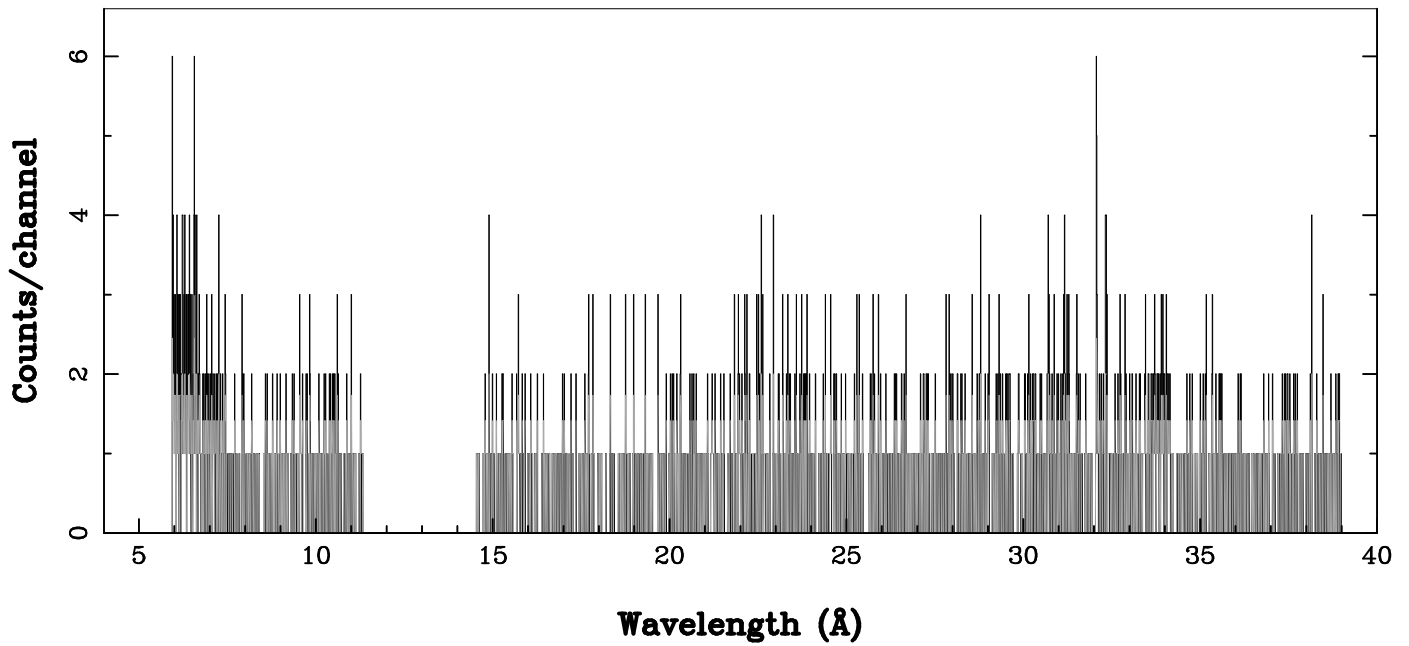

XMM - RGS1 - OBJECT: SAX J0635+0521 - RA: 98.92576 - DEC: 5.526354
OBS-ID: 0146870501 - EXP-ID: Indef - Exp. Time: 9853.1337890625
Key: - data - errors

DATE-OBS 2003-09-25T13:02:25
DATE-END 2003-09-25T15:49:23

SOURCE ID: 18 - SPECTRUM ORDER: 1
WHOLE_FIELD

SRC+BKG SPECTRUM, No rebinning

SOURCE ID: 18 - SPECTRUM ORDER: 2
WHOLE_FIELD

SRC+BKG SPECTRUM, No rebinning