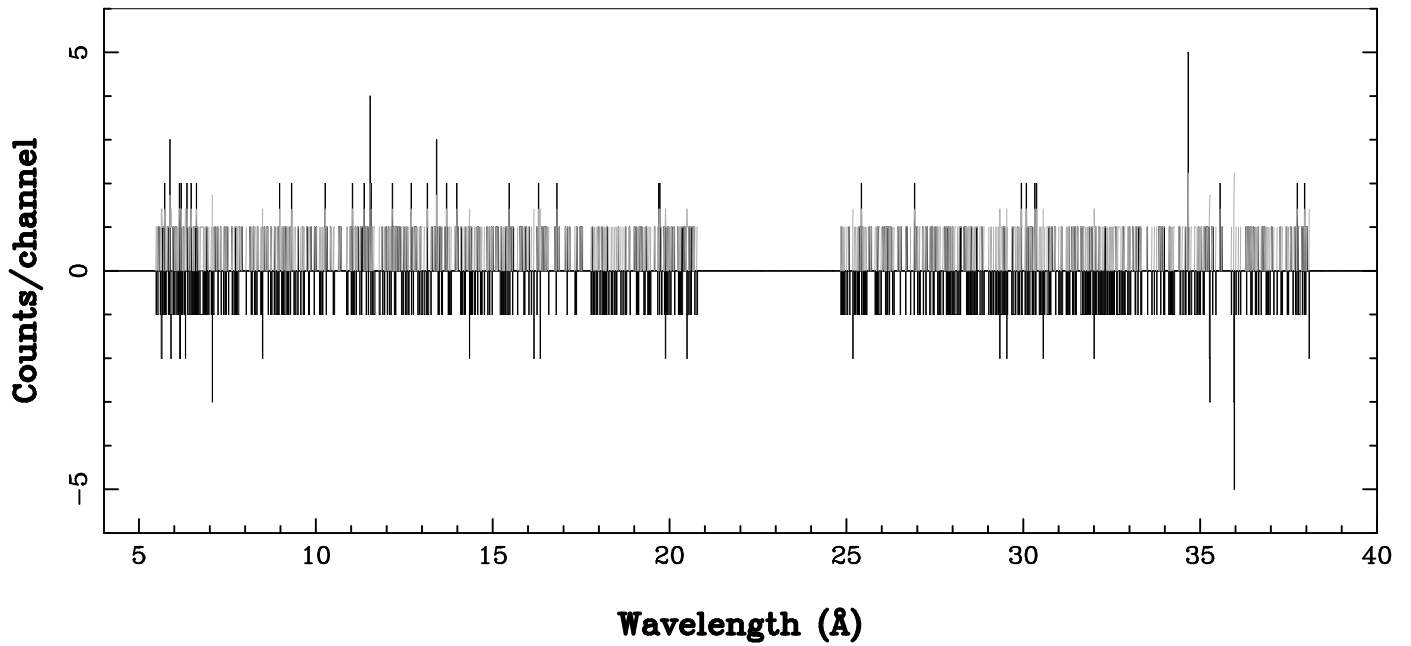

XMM - RGS2 - OBJECT: SAX J0635+0521 - RA: 98.92576 - DEC: 5.526354
OBS-ID: 0146870501 - EXP-ID: Indef - Exp. Time: 9848.6904296875
Key: - data - errors

DATE-OBS 2003-09-25T13:02:33
DATE-END 2003-09-25T15:49:26

SOURCE ID: 4 - SPECTRUM ORDER: 1
EPIC00002

NET SPECTRUM, No rebinning

SOURCE ID: 4 - SPECTRUM ORDER: 2
EPIC00002

NET SPECTRUM, No rebinning