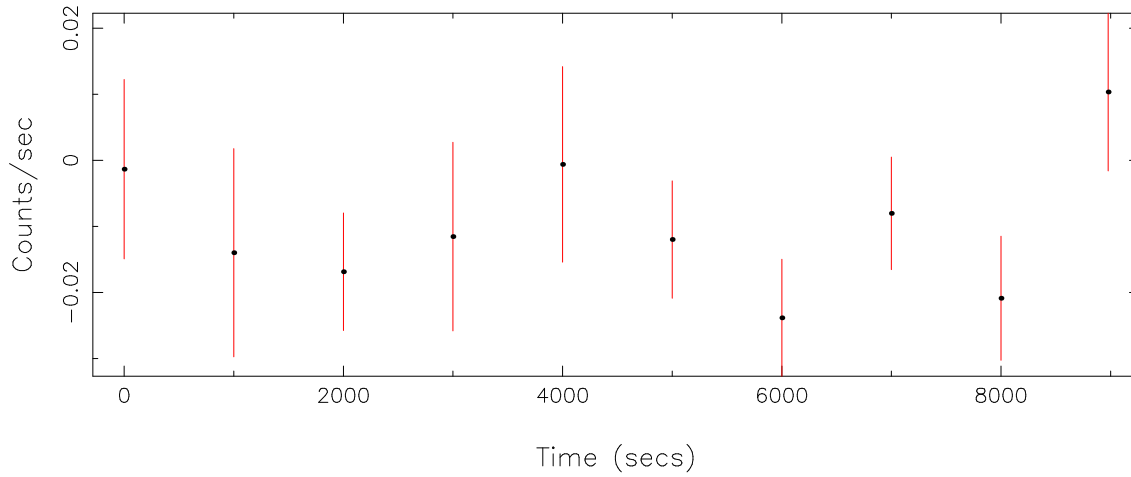

Filename: product/P0146870501R2S005SRCTSR0004.FIT

Obs. ID: 0146870501 (SAX J0635+05)

Exp ID: RGS2005

Source no.: 4

Source RA_corr: 6:35:42.18 (J2000)

Source Dec_corr: 5:31:34.8 (J2000)

Time series bin size: 1000 secs

Plotted bin size: 1000 secs

Time series start (MJD): 52907.5504432

Background subtracted time series

Mean Rate = -9.87328×10^{-3}

Background time series

Mean Rate = 0.09036509

GTI time series (histogram) and fractional exposure values (blue points)