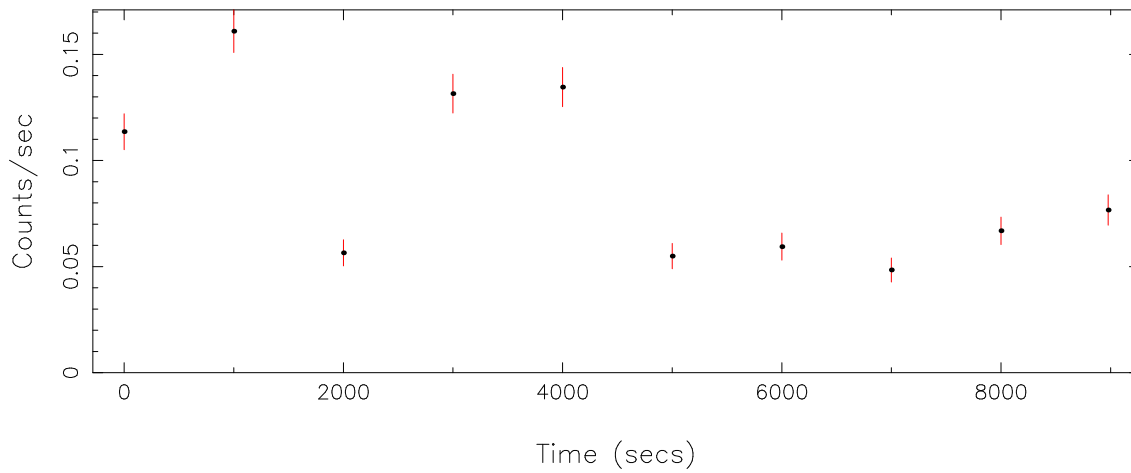

Plotted bin size: 1000 secs

Time series start (MJD): 52907.5504432

Background subtracted time series

Mean Rate = -9.87328×10^{-3}

Background time series

Mean Rate = 0.09036509

GTI time series (histogram) and fractional exposure values (blue points)