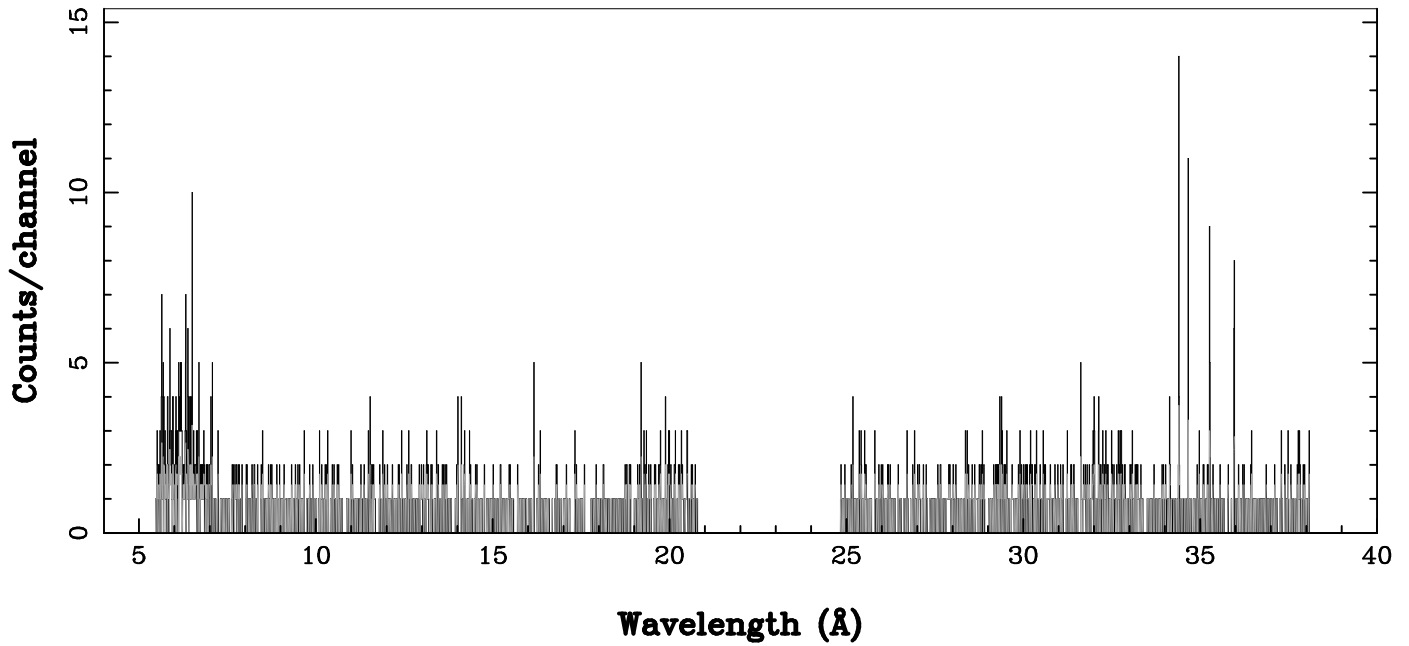

XMM - RGS2 - OBJECT: SAX J0635+0521 - RA: 98.92576 - DEC: 5.526354  
OBS-ID: 0146870501 - EXP-ID: Indef - Exp. Time: 9848.6904296875  
Key: - data - errors

DATE-OBS 2003-09-25T13:02:33  
DATE-END 2003-09-25T15:49:26

SOURCE ID: 18 - SPECTRUM ORDER: 1  
WHOLE\_FIELD

SRC+BKG SPECTRUM, No rebinning

SOURCE ID: 18 - SPECTRUM ORDER: 2  
WHOLE\_FIELD

SRC+BKG SPECTRUM, No rebinning