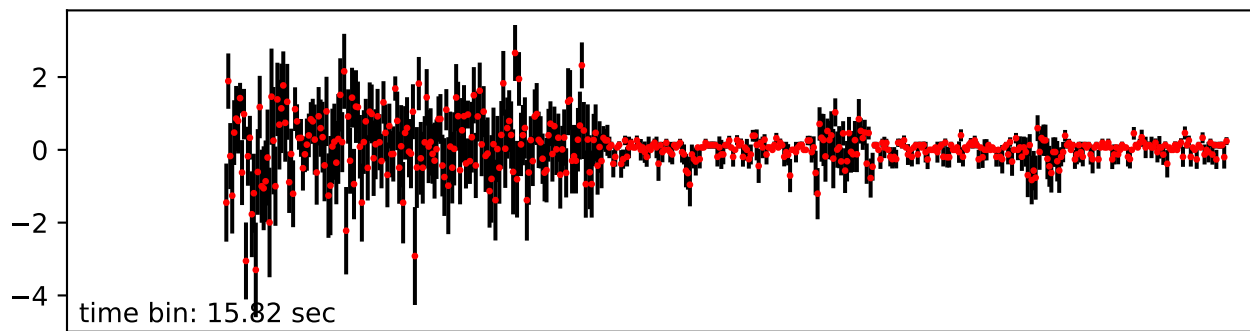

Merged TimeSeries

OBS_ID: 0146871001

EPN Timing

EMOS1

EMOS2

RGS1+RGS2