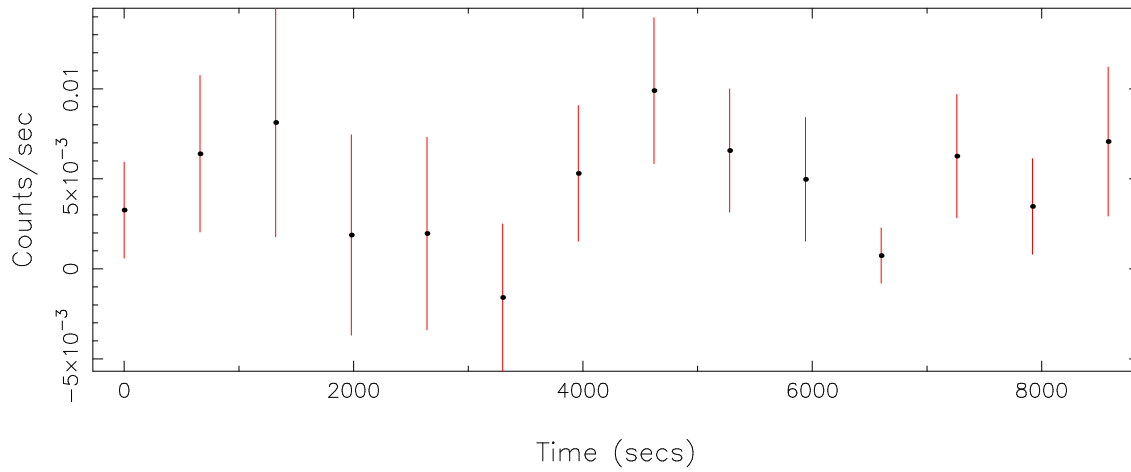

Filename: product/P0146871001M1S001SRCTSR8001.FIT

Obs. ID: 0146871001 (SAX J0635+05)

Exp ID: M1S001

Source no.: 1

Source RA\_corr: 6:35:0.93 (J2000)

Source Dec\_corr: 5:34:13.2 (J2000)

Time series bin size: 660 secs

Plotted bin size: 660 secs

Time series start (MJD): 52927.9576021

Background subtracted time series

Mean Rate=  $4.59395 \times 10^{-3}$

Background time series

Mean Rate=  $6.06073 \times 10^{-3}$

GTI time series (histogram) and fractional exposure values (blue points)