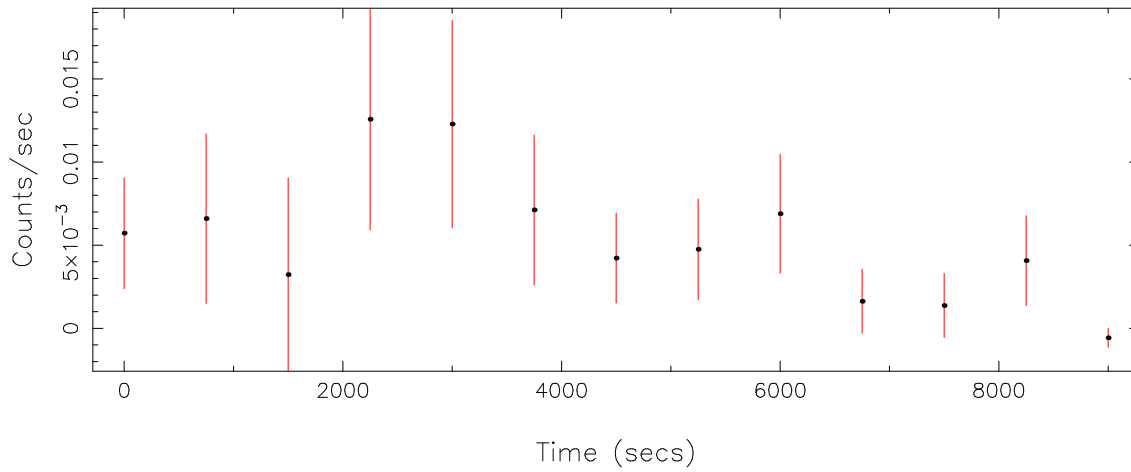

Filename: product/P0146871001M1S001SRCTSR8003.FIT

Obs. ID: 0146871001 (SAX J0635+05)

Exp ID: M1S001

Source no.: 3

Source RA\_corr: 6:35:58.05 (J2000)

Source Dec\_corr: 5:31:25.2 (J2000)

Time series bin size: 750 secs

Plotted bin size: 750 secs

Time series start (MJD): 52927.9581229

Background subtracted time series

Mean Rate=  $5.37727 \times 10^{-3}$

Background time series

Mean Rate=  $6.84714 \times 10^{-3}$

GTI time series (histogram) and fractional exposure values (blue points)