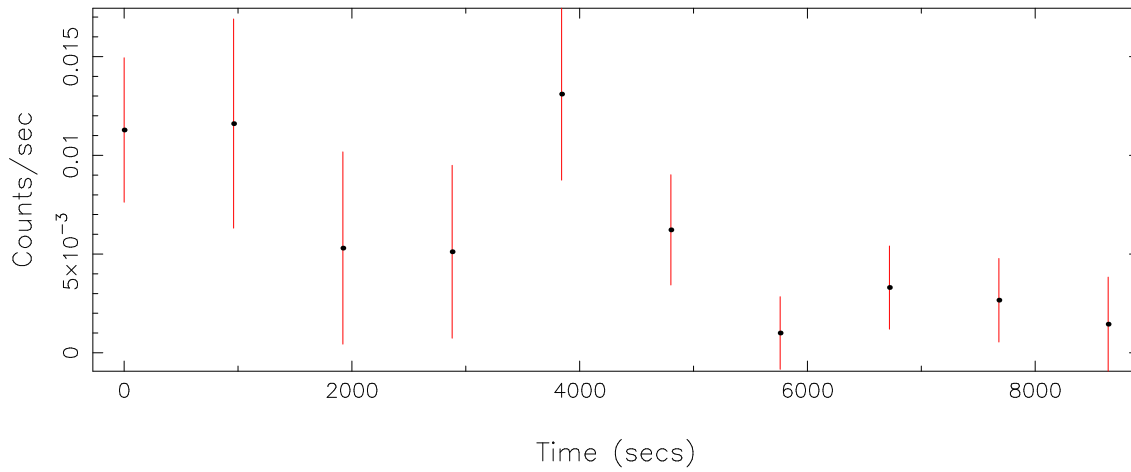

Filename: product/P0146871001M1S001SRCTSR8004.FIT

Obs. ID: 0146871001 (SAX J0635+05)

Exp ID: M1S001

Source no.: 4

Source RA\_corr: 6:35:52.35 (J2000)

Source Dec\_corr: 5:40:14.0 (J2000)

Time series bin size: 960 secs

Plotted bin size: 960 secs

Time series start (MJD): 52927.9593382

Background subtracted time series

Mean Rate=  $6.10509 \times 10^{-3}$

Background time series

Mean Rate=  $5.70316 \times 10^{-3}$

GTI time series (histogram) and fractional exposure values (blue points)