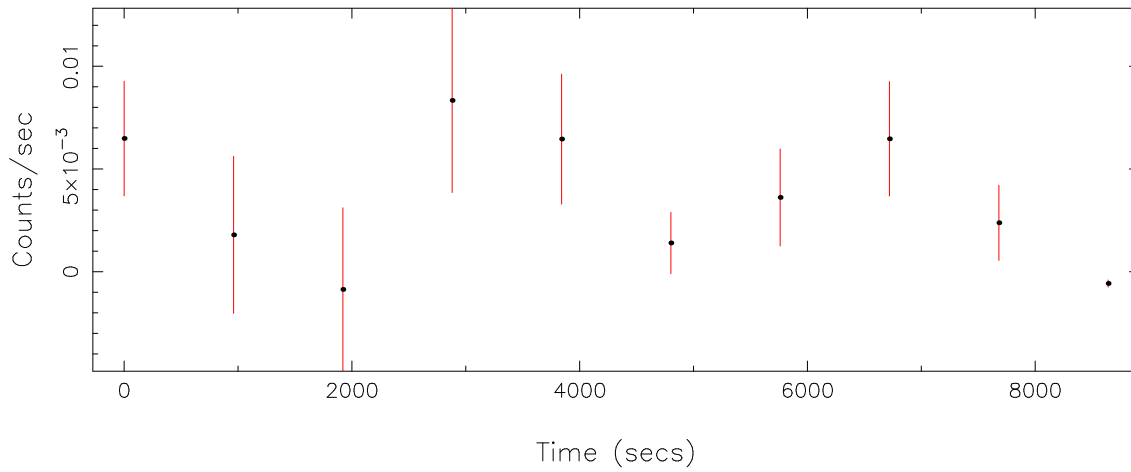

Filename: product/P0146871001M2S002SRCTSR8004.FIT

Obs. ID: 0146871001 (SAX J0635+05)

Exp ID: M2S002

Source no.: 4

Source RA_corr: 6:35:52.35 (J2000)

Source Dec_corr: 5:40:14.0 (J2000)

Time series bin size: 960 secs

Plotted bin size: 960 secs

Time series start (MJD): 52927.9593501

Background subtracted time series

Mean Rate= 3.55043×10^{-3}

Background time series

Mean Rate= 4.65222×10^{-3}

GTI time series (histogram) and fractional exposure values (blue points)