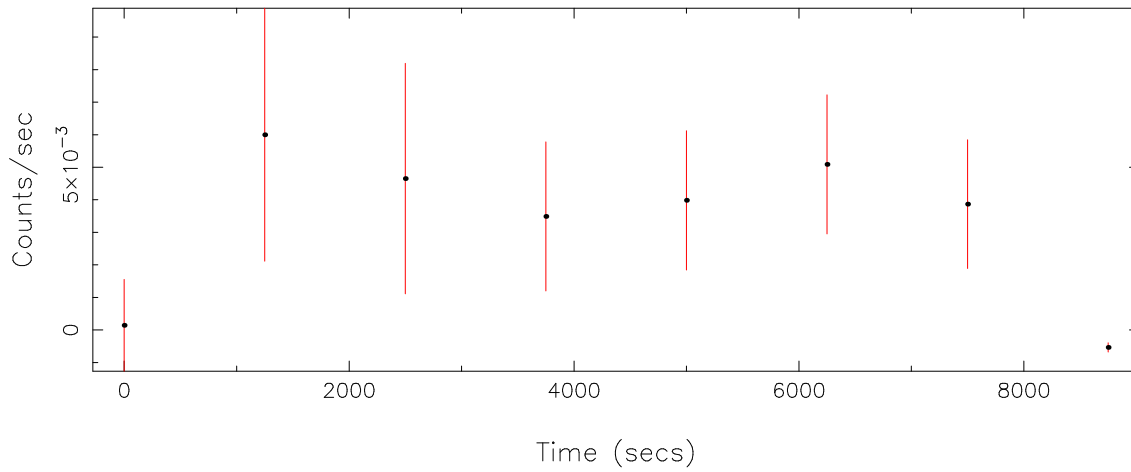

Filename: product/P0146871001M2S002SRCTSR8005.FIT

Obs. ID: 0146871001 (SAX J0635+05)

Exp ID: M2S002

Source no.: 5

Source RA_corr: 6:34:55.26 (J2000)

Source Dec_corr: 5:34:59.2 (J2000)

Time series bin size: 1250 secs

Plotted bin size: 1250 secs

Time series start (MJD): 52927.9610283

Background subtracted time series

Mean Rate= 3.33609×10^{-3}

Background time series

Mean Rate= 4.0347×10^{-3}

GTI time series (histogram) and fractional exposure values (blue points)