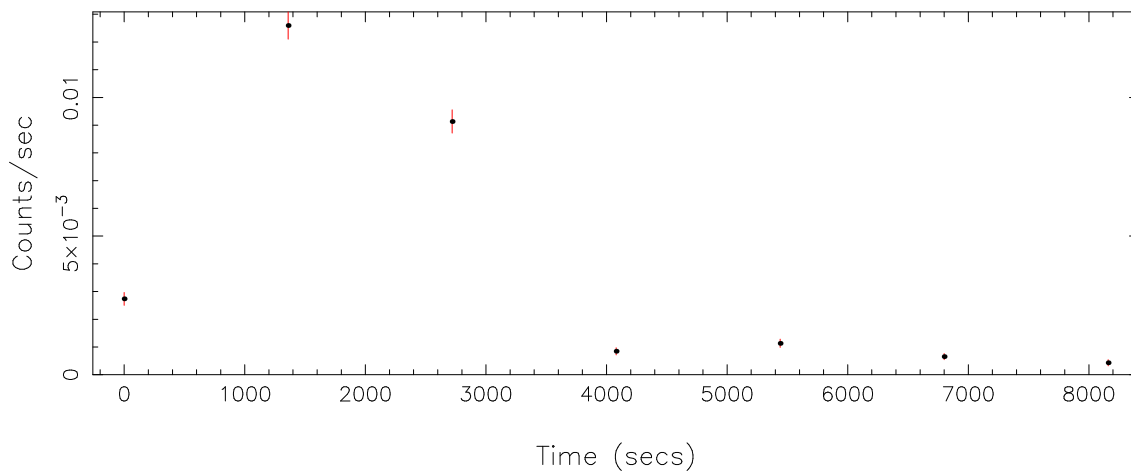

Plotted bin size: 1360 secs

Time series start (MJD): 52927.9616649

Background subtracted time series

Mean Rate= 3.27159×10^{-3}

Background time series

Mean Rate= 3.93283×10^{-3}

GTI time series (histogram) and fractional exposure values (blue points)