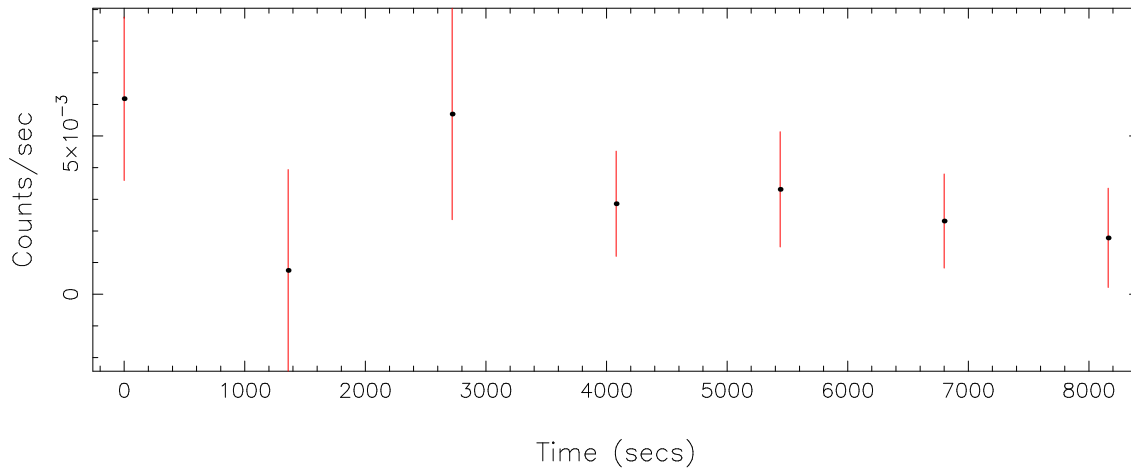

Filename: product/P0146871001M2S002SRCTSR8007.FIT

Obs. ID: 0146871001 (SAX J0635+05)

Exp ID: M2S002

Source no.: 7

Source RA_corr: 6:34:44.64 (J2000)

Source Dec_corr: 5:26:13.5 (J2000)

Time series bin size: 1360 secs

Plotted bin size: 1360 secs

Time series start (MJD): 52927.9616649

Background subtracted time series

Mean Rate= 3.27159×10^{-3}

Background time series

Mean Rate= 3.93283×10^{-3}

GTI time series (histogram) and fractional exposure values (blue points)