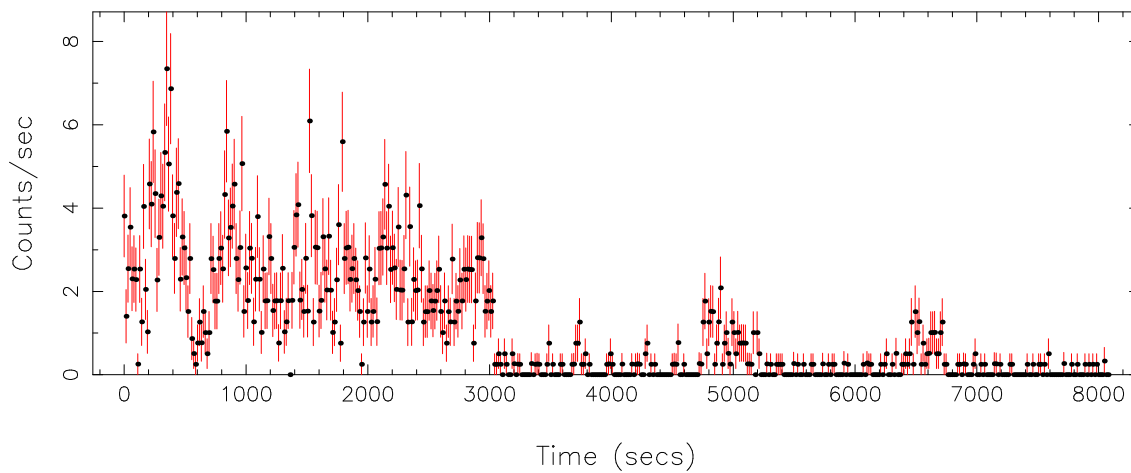

Plotted bin size: 15.8399992 secs

Time series start (MJD): 52927.9667369

Background subtracted time series

Mean Rate= 0.05962

Background time series

Mean Rate= 1.07251856

GTI time series (histogram) and fractional exposure values (blue points)