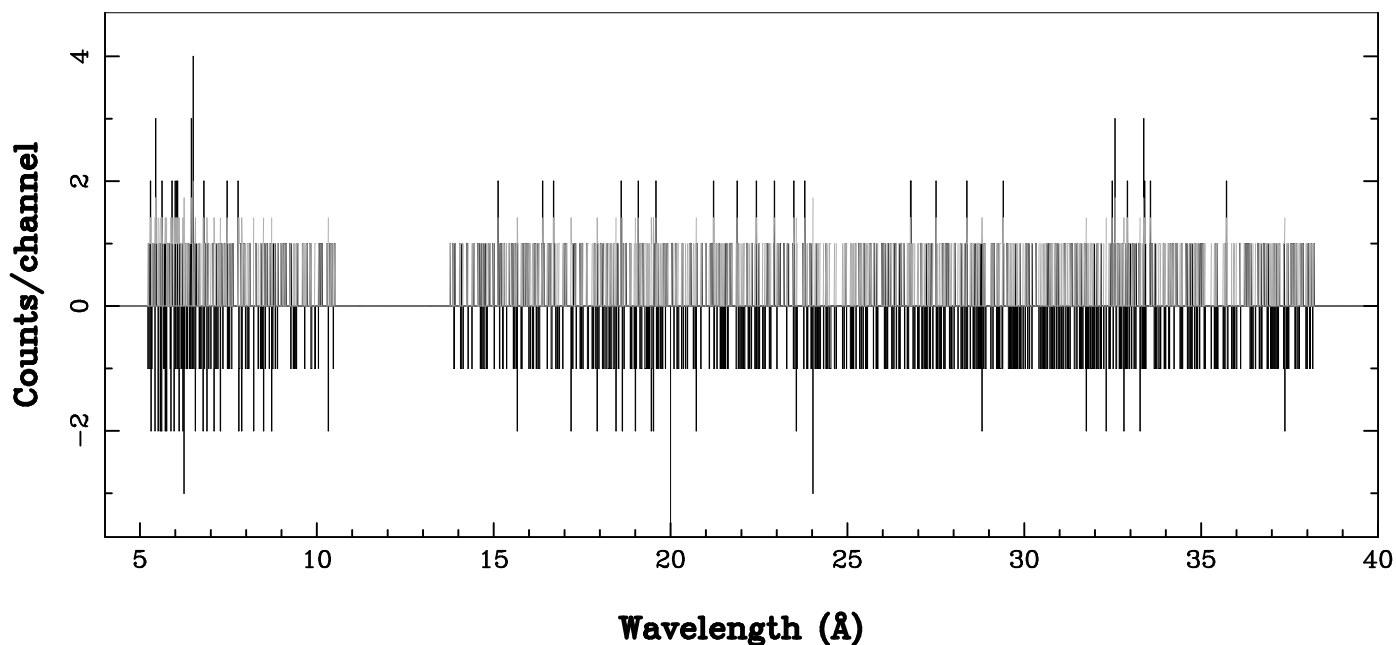

XMM - RGS1 - OBJECT: SAX J0635+0521 - RA: 98.82499 - DEC: 5.553055
OBS-ID: 0146871001 - EXP-ID: Indef - Exp. Time: 9247.732421875
Key: - data - errors

DATE-OBS 2003-10-15T22:51:44
DATE-END 2003-10-16T01:26:59

SOURCE ID: 1 - SPECTRUM ORDER: 1
PROPOSAL

NET SPECTRUM, No rebinning

SOURCE ID: 1 - SPECTRUM ORDER: 2
PROPOSAL

NET SPECTRUM, No rebinning