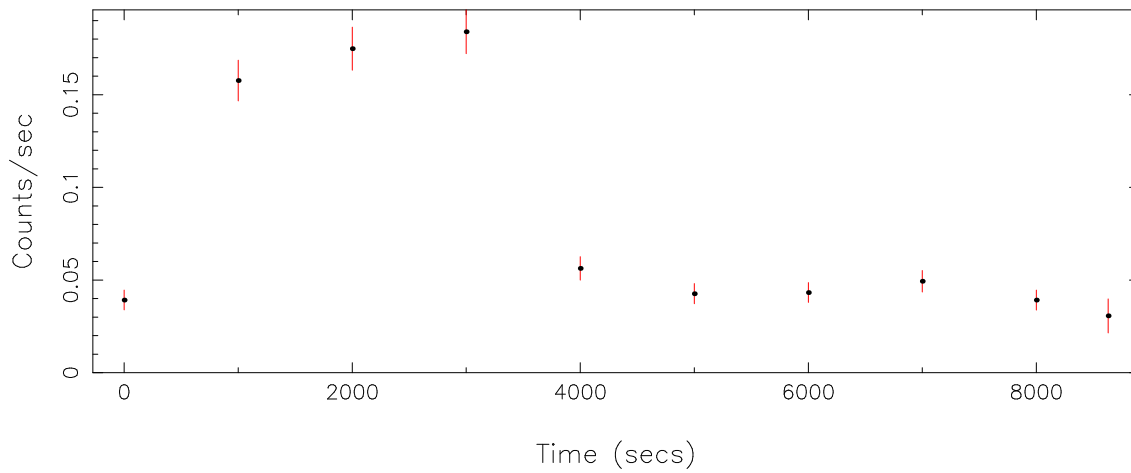

Plotted bin size: 1000 secs

Time series start (MJD): 52927.9596085

Background subtracted time series

Mean Rate= 1.92027×10^{-3}

Background time series

Mean Rate= 0.08172426

GTI time series (histogram) and fractional exposure values (blue points)