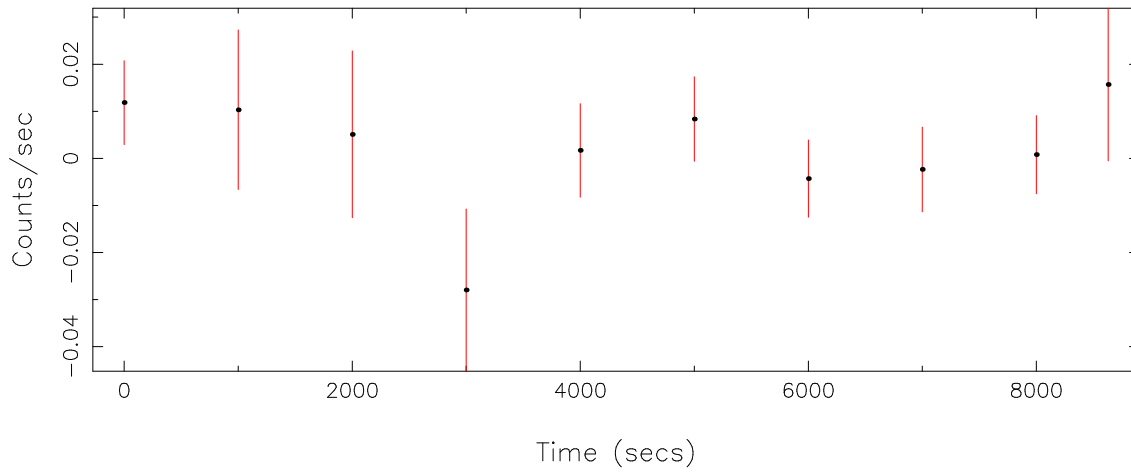

Filename: product/P0146871001R1S004SRCTSR0001.FIT

Obs. ID: 0146871001 (SAX J0635+05)

Exp ID: RGS1004

Source no.: 1

Source RA_corr: 6:35:17.99 (J2000)

Source Dec_corr: 5:33:11.0 (J2000)

Time series bin size: 1000 secs

Plotted bin size: 1000 secs

Time series start (MJD): 52927.9596085

Background subtracted time series

Mean Rate= 1.92027×10^{-3}

Background time series

Mean Rate= 0.08172426

GTI time series (histogram) and fractional exposure values (blue points)