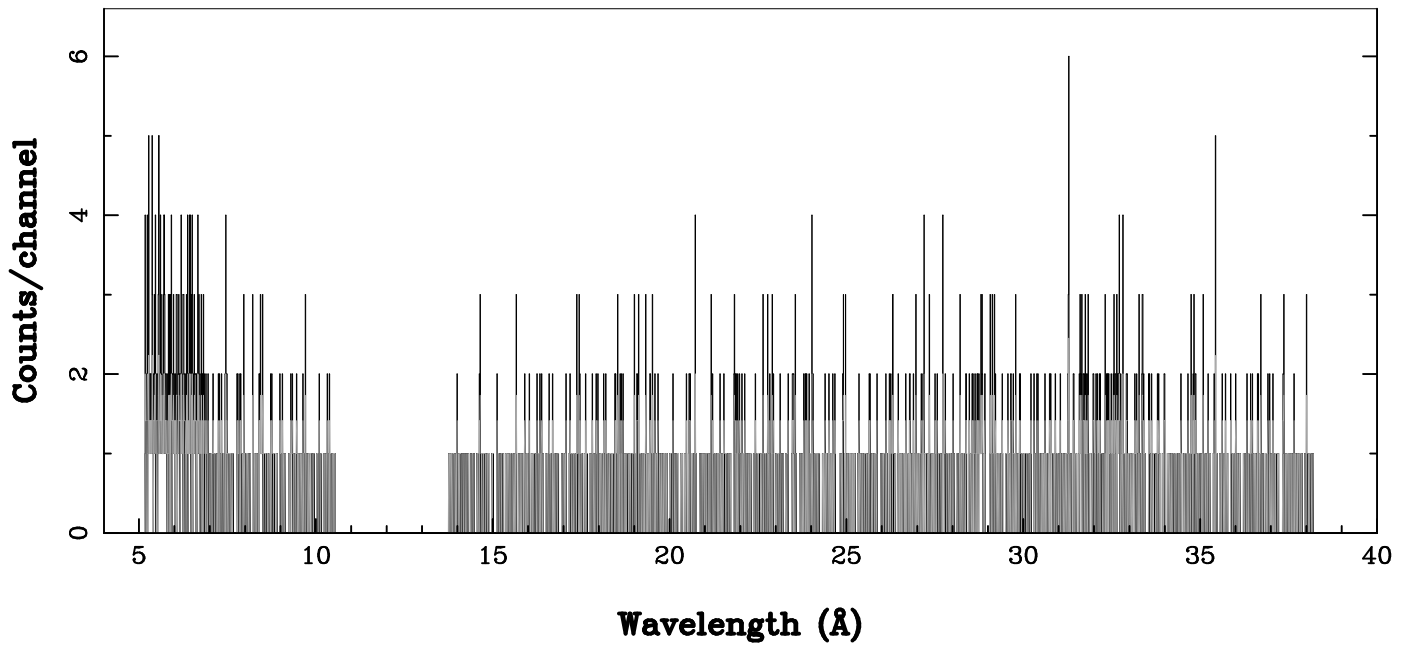

XMM - RGS1 - OBJECT: SAX J0635+0521 - RA: 98.82499 - DEC: 5.553055  
OBS-ID: 0146871001 - EXP-ID: Indef - Exp. Time: 9247.732421875  
Key: - data - errors

DATE-OBS 2003-10-15T22:51:44  
DATE-END 2003-10-16T01:28:59

SOURCE ID: 25 - SPECTRUM ORDER: 1  
WHOLE\_FIELD

SRC+BKG SPECTRUM, No rebinning

SOURCE ID: 25 - SPECTRUM ORDER: 2  
WHOLE\_FIELD

SRC+BKG SPECTRUM, No rebinning