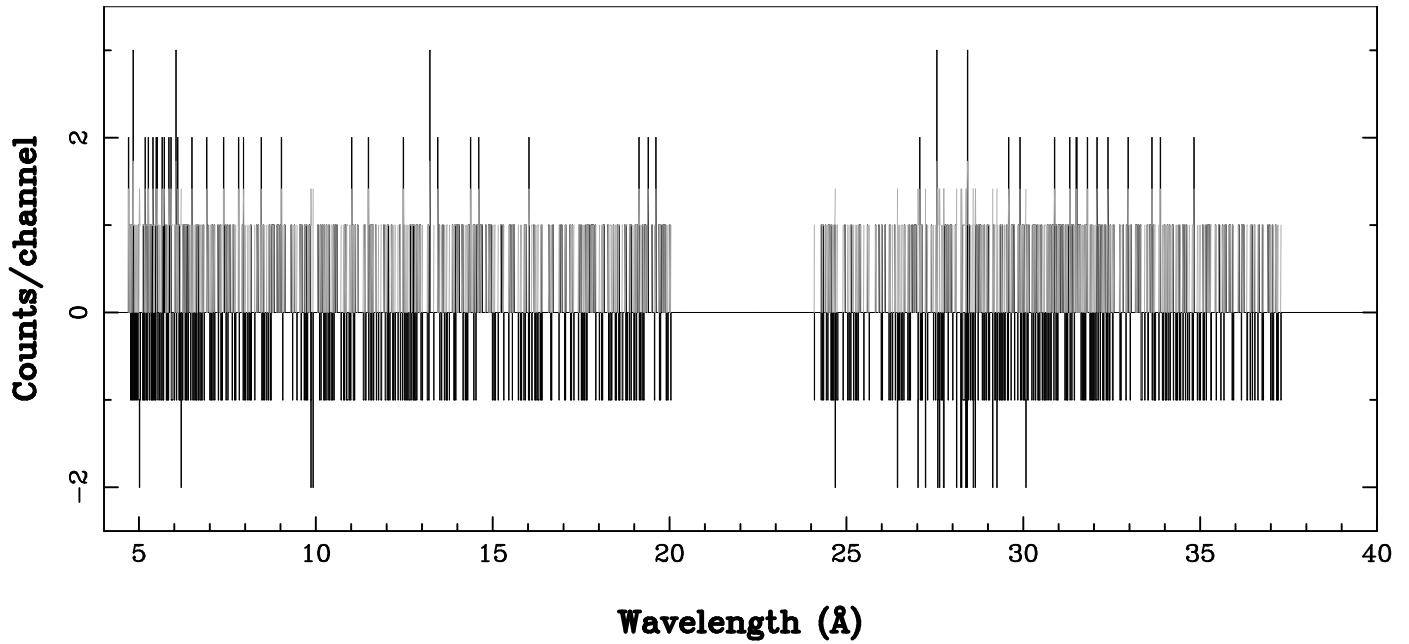

XMM - RGS2 - OBJECT: SAX J0635+0521 - RA: 98.82499 - DEC: 5.553055  
OBS-ID: 0146871001 - EXP-ID: Indef - Exp. Time: 9243.083984375  
Key: - data - errors

DATE-OBS 2003-10-15T22:51:47  
DATE-END 2003-10-16T01:28:59

SOURCE ID: 1 - SPECTRUM ORDER: 1  
PROPOSAL

NET SPECTRUM, No rebinning

SOURCE ID: 1 - SPECTRUM ORDER: 2  
PROPOSAL

NET SPECTRUM, No rebinning